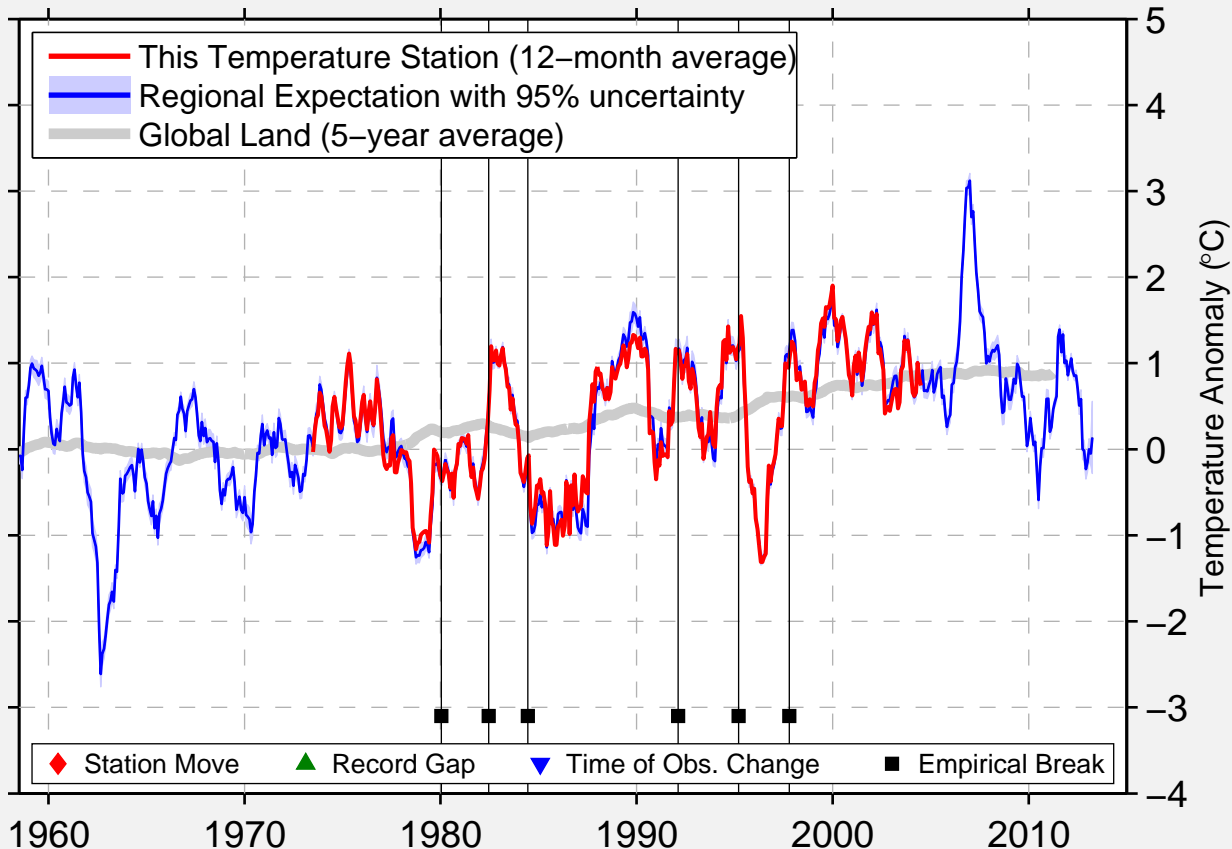

# HOPSTEN

52.333 N, 7.533 E (Germany)

Data Quality Controlled and Aligned at Breakpoints

Berkeley Earth