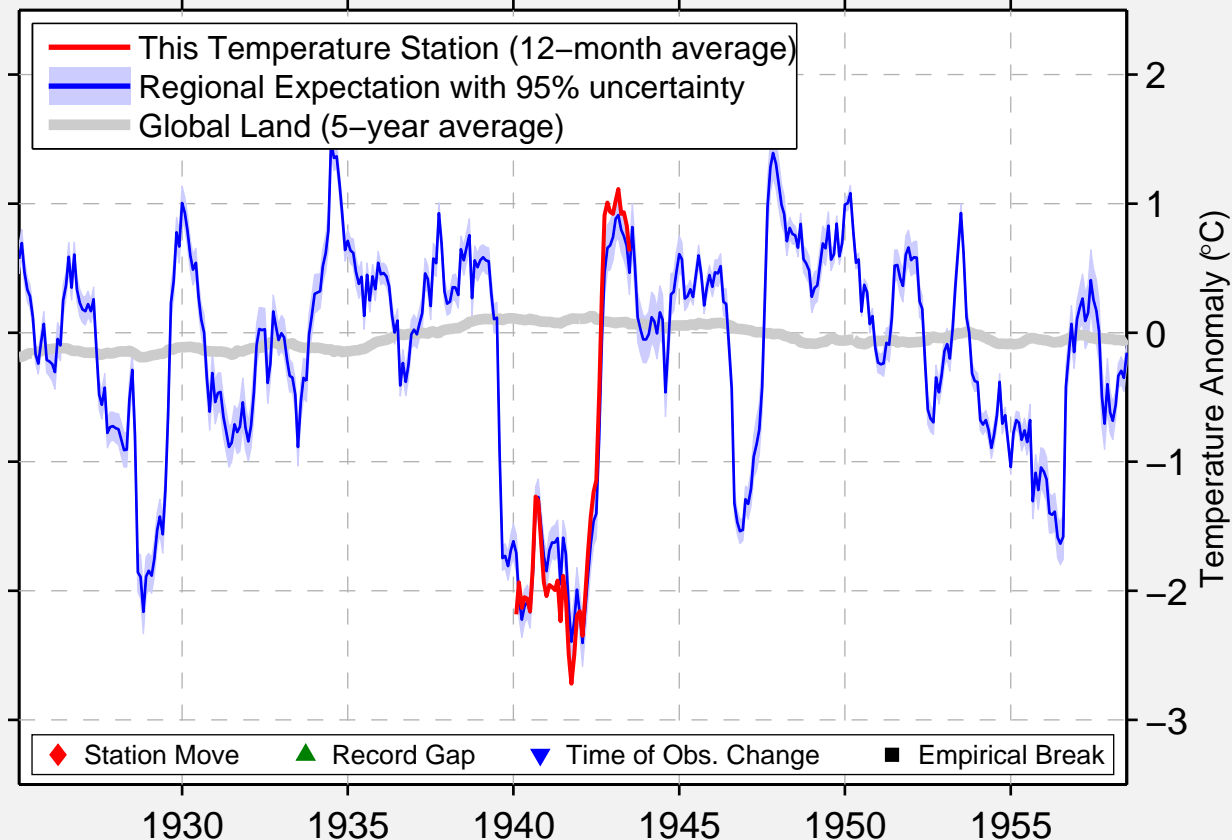

OPPIN

51.550 N, 12.067 E (Germany)

Data Quality Controlled and Aligned at Breakpoints

Berkeley Earth