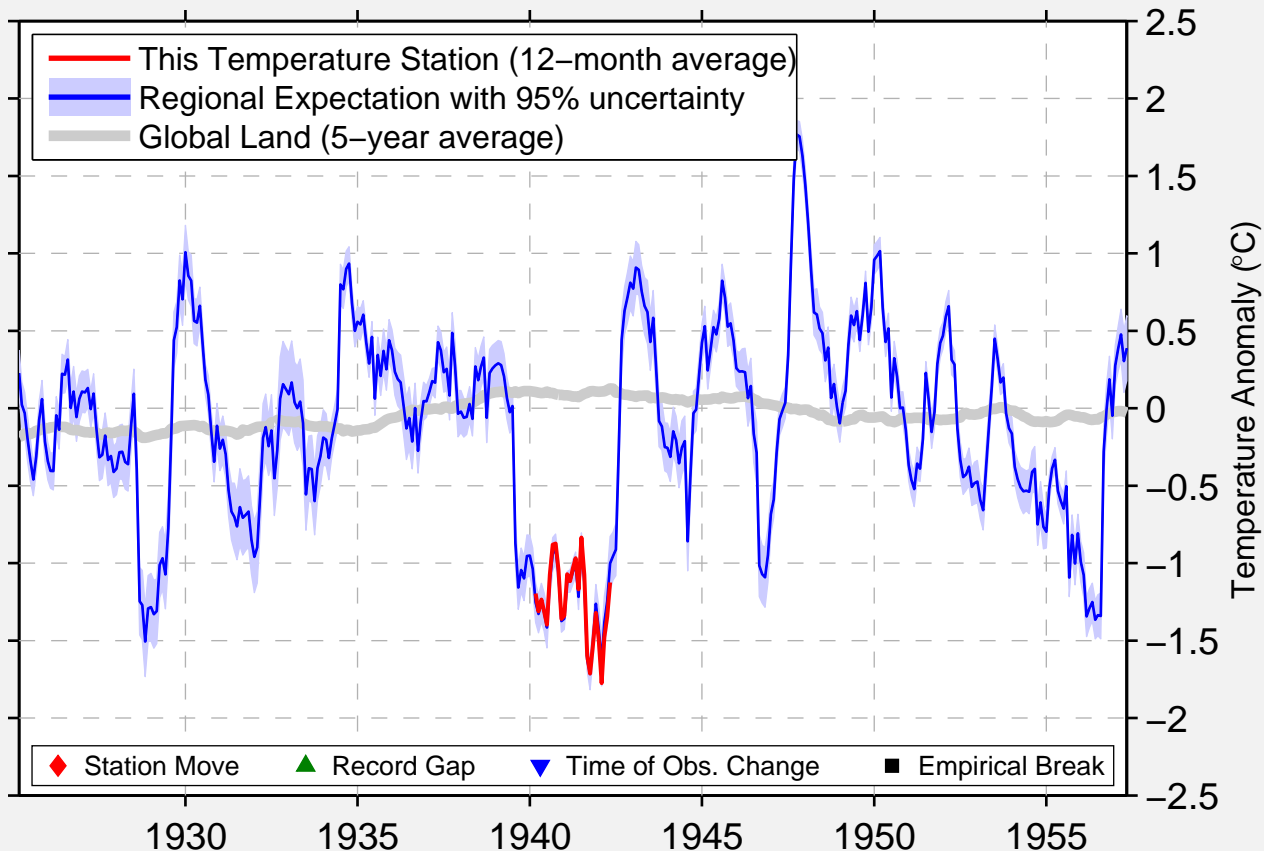

MOENCHENGLADBACH

51.233 N, 6.500 E (Germany)

Data Quality Controlled and Aligned at Breakpoints

Berkeley Earth