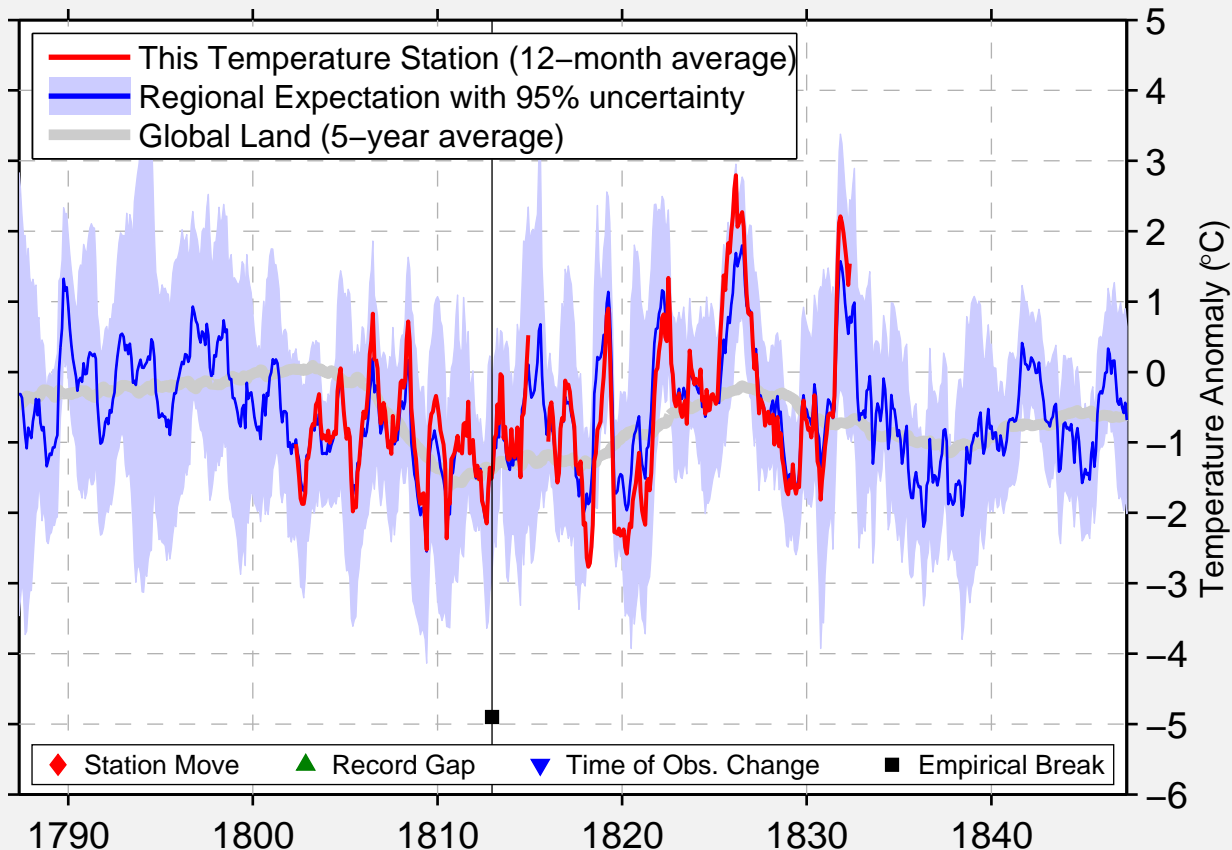

TORNEO

66.400 N, 23.800 E (Finland)

Data Quality Controlled and Aligned at Breakpoints

Berkeley Earth