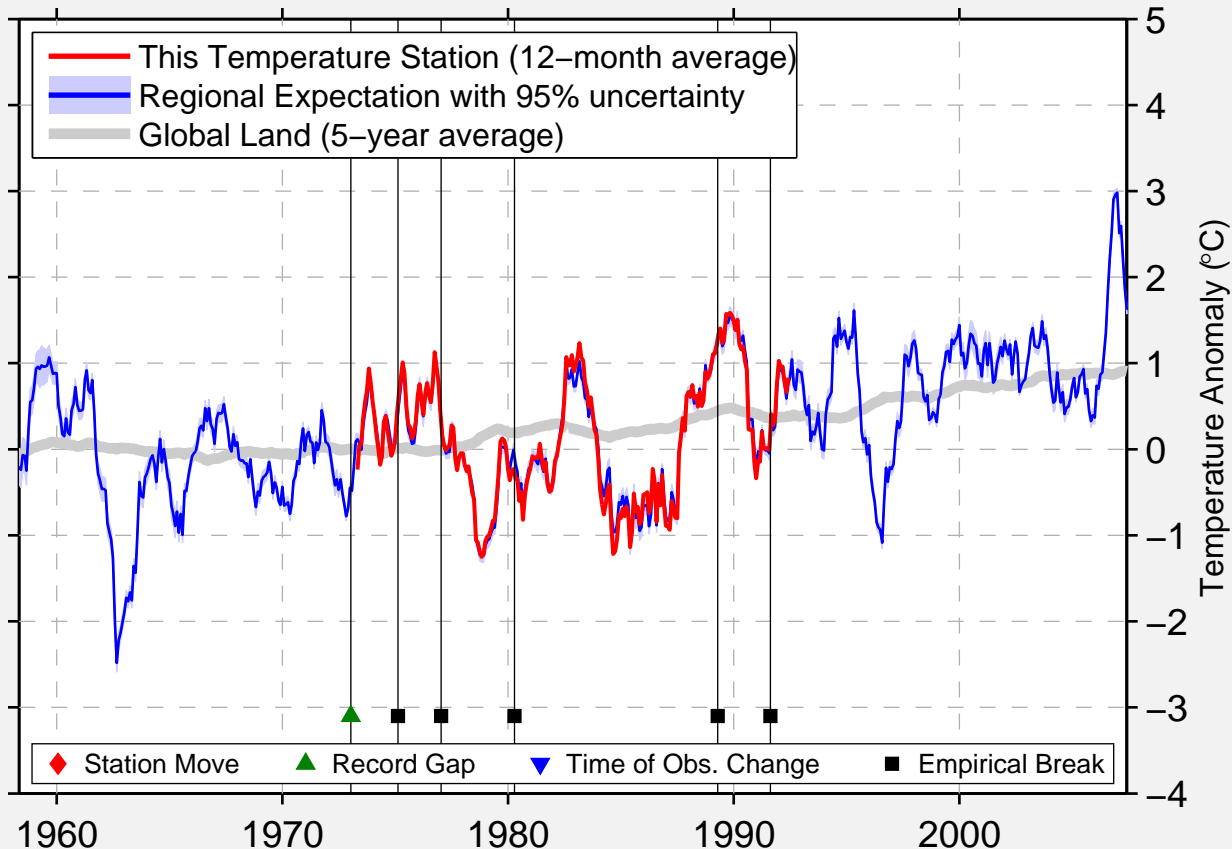

# BENDORF

50.417 N, 7.583 E (Germany)

Data Quality Controlled and Aligned at Breakpoints

Berkeley Earth