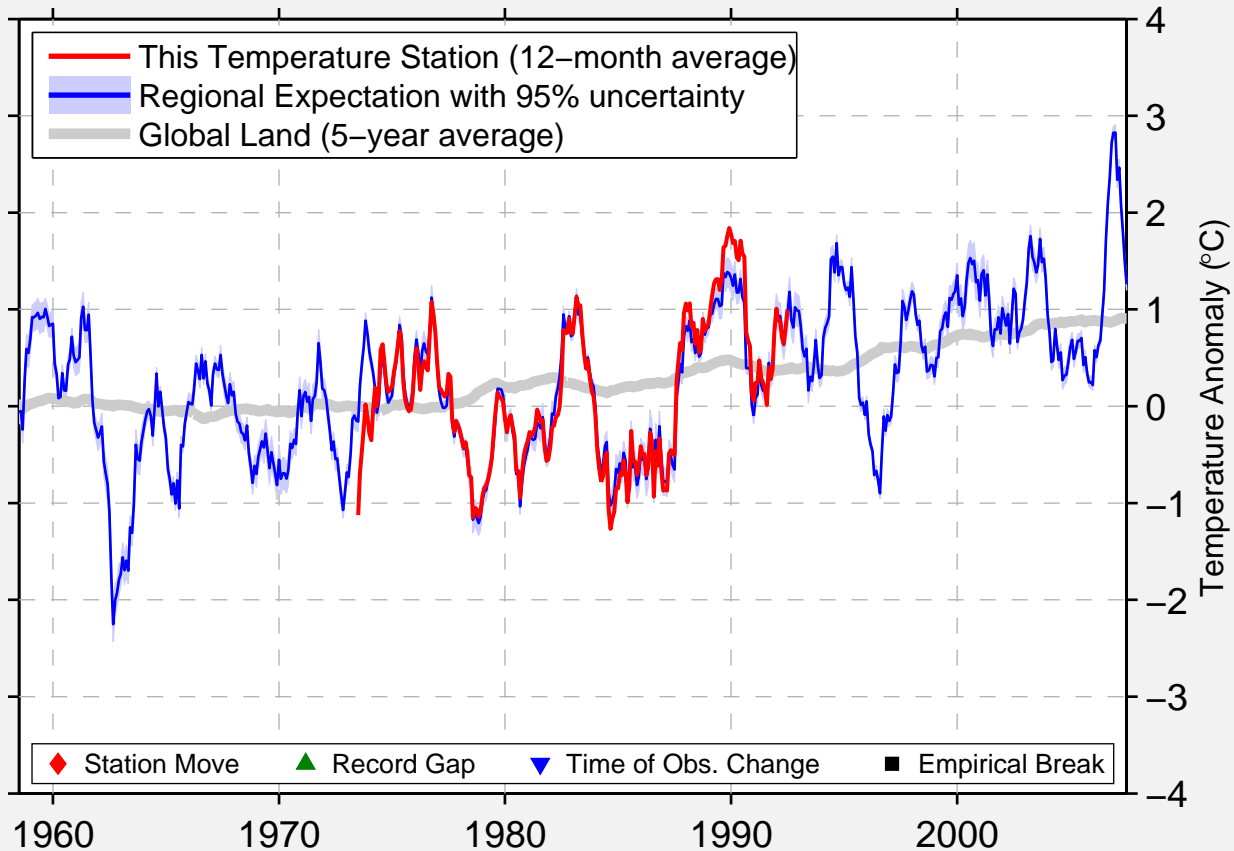

KARLSRUHE/BADEN-BAD

48.783 N, 8.083 E (Germany)

Data Quality Controlled and Aligned at Breakpoints

Berkeley Earth