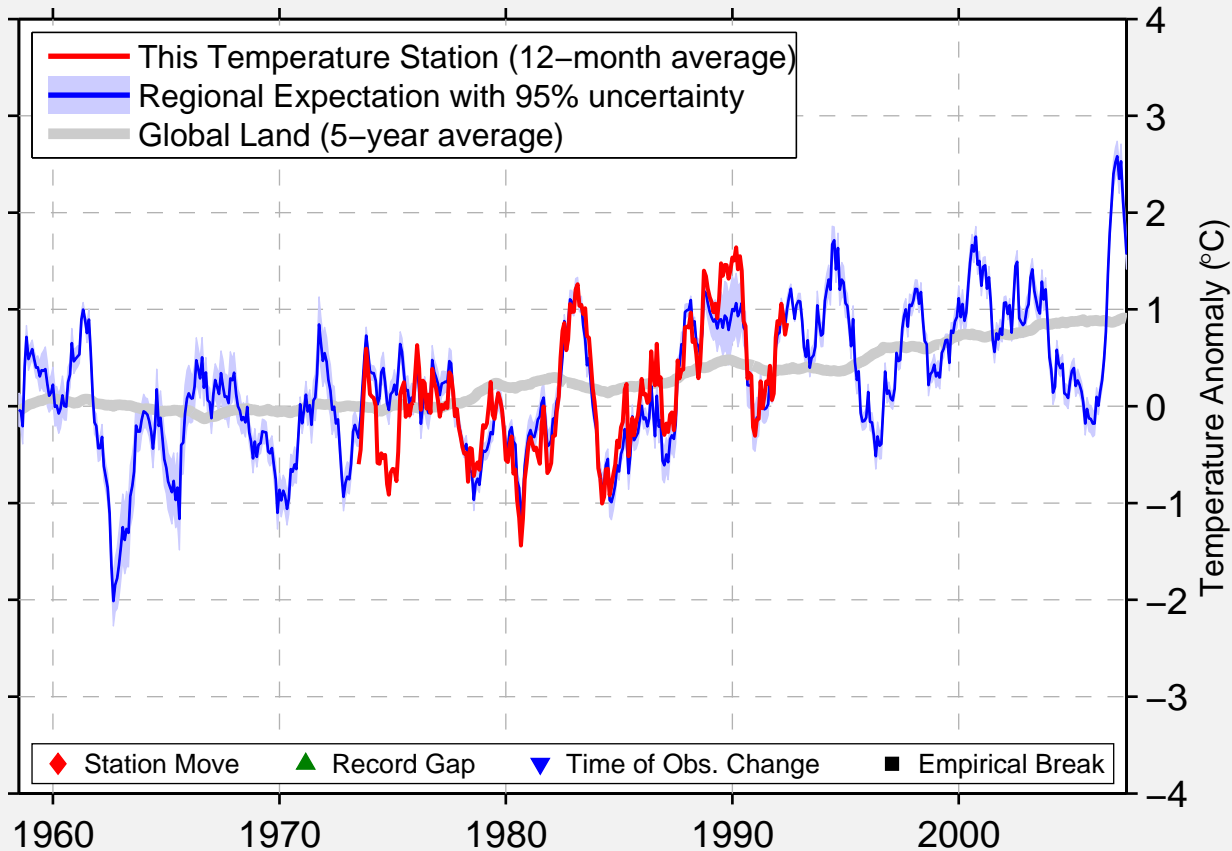

WENDELSTEIN MTN

47.700 N, 12.017 E (Germany)

Data Quality Controlled and Aligned at Breakpoints

Berkeley Earth