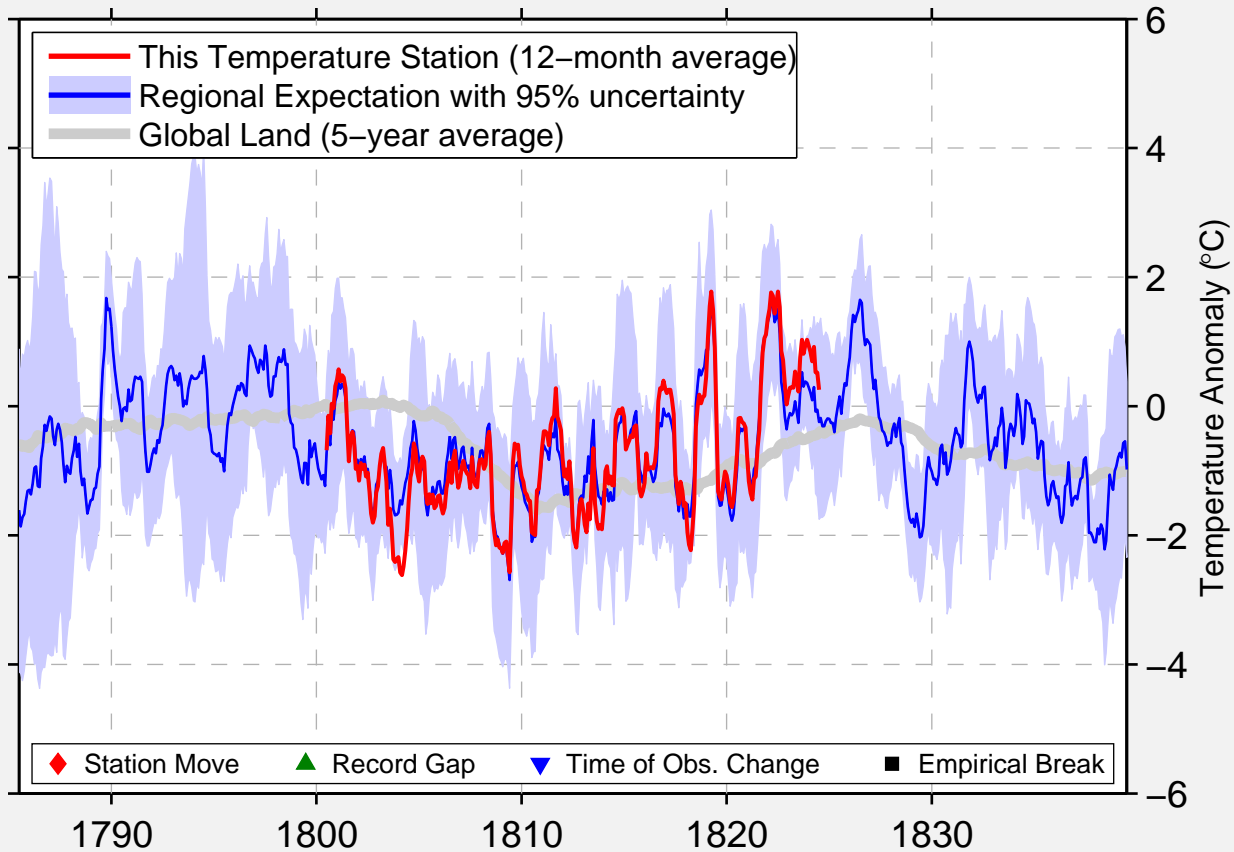

# VOYRI

63.200 N, 22.000 E (Finland)

Data Quality Controlled and Aligned at Breakpoints

Berkeley Earth