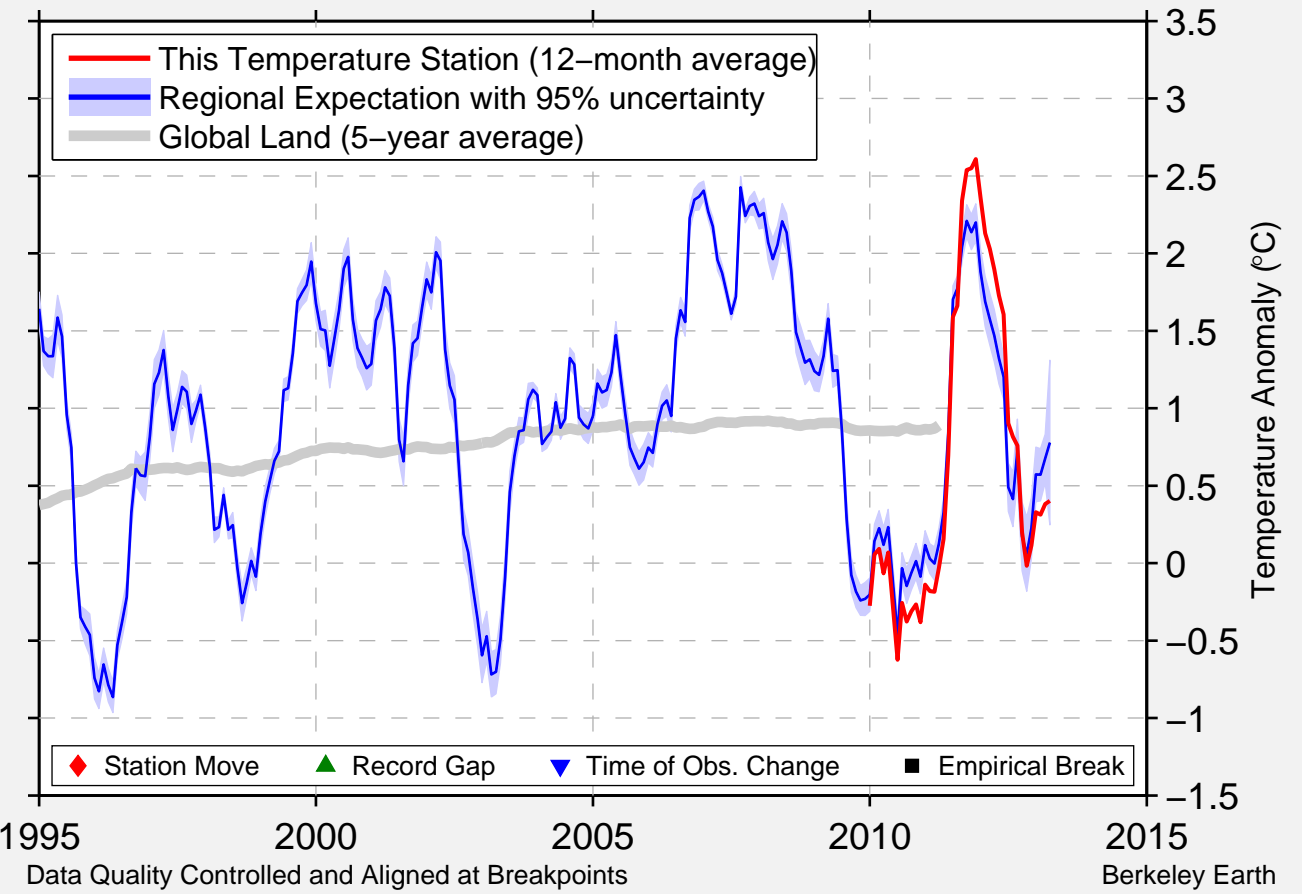

TURKU RAJAKARI

60.383 N, 22.100 E (Finland)

— This Temperature Station (12-month average)
— Regional Expectation with 95% uncertainty
— Global Land (5-year average)

◆ Station Move ▲ Record Gap ▼ Time of Obs. Change ■ Empirical Break