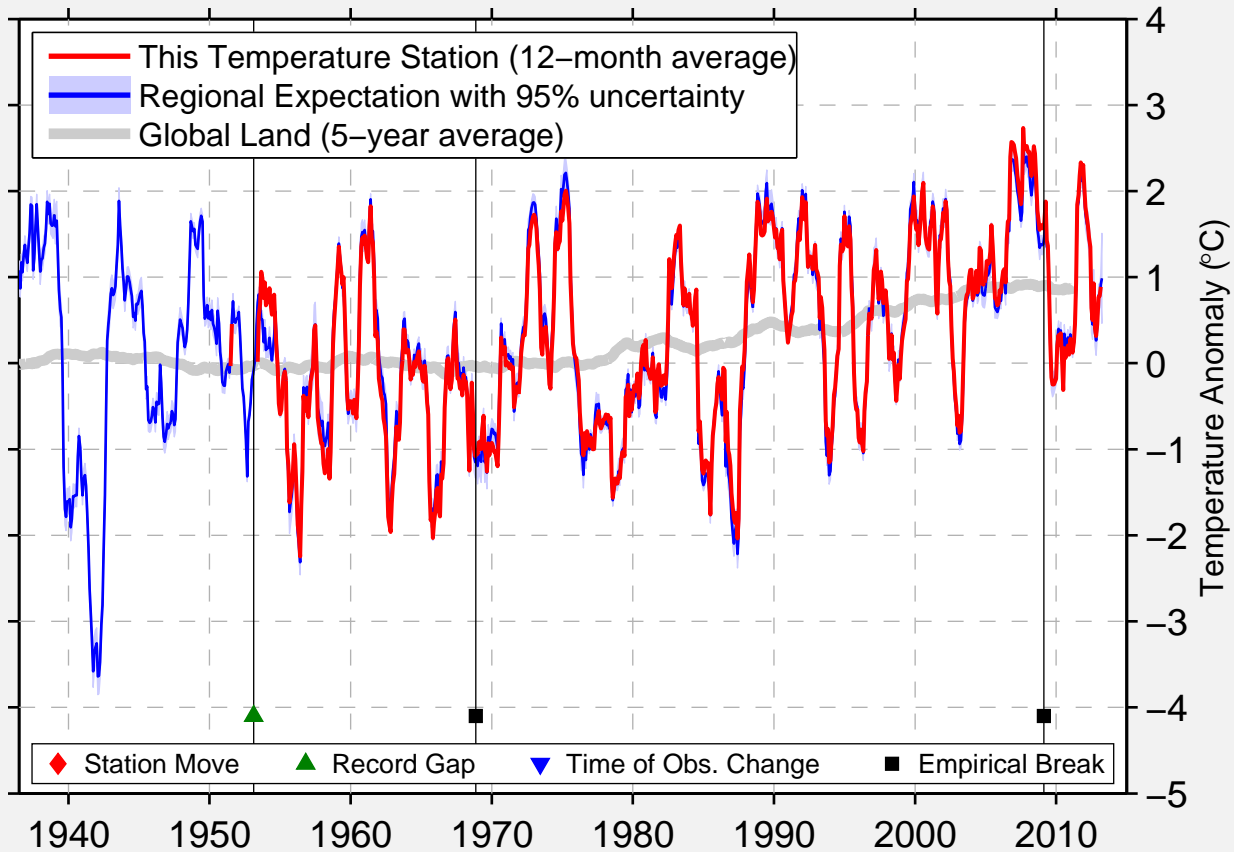

HELSINKI KAISANIEMI AWS

60.167 N, 24.950 E (Finland)

Data Quality Controlled and Aligned at Breakpoints

Berkeley Earth