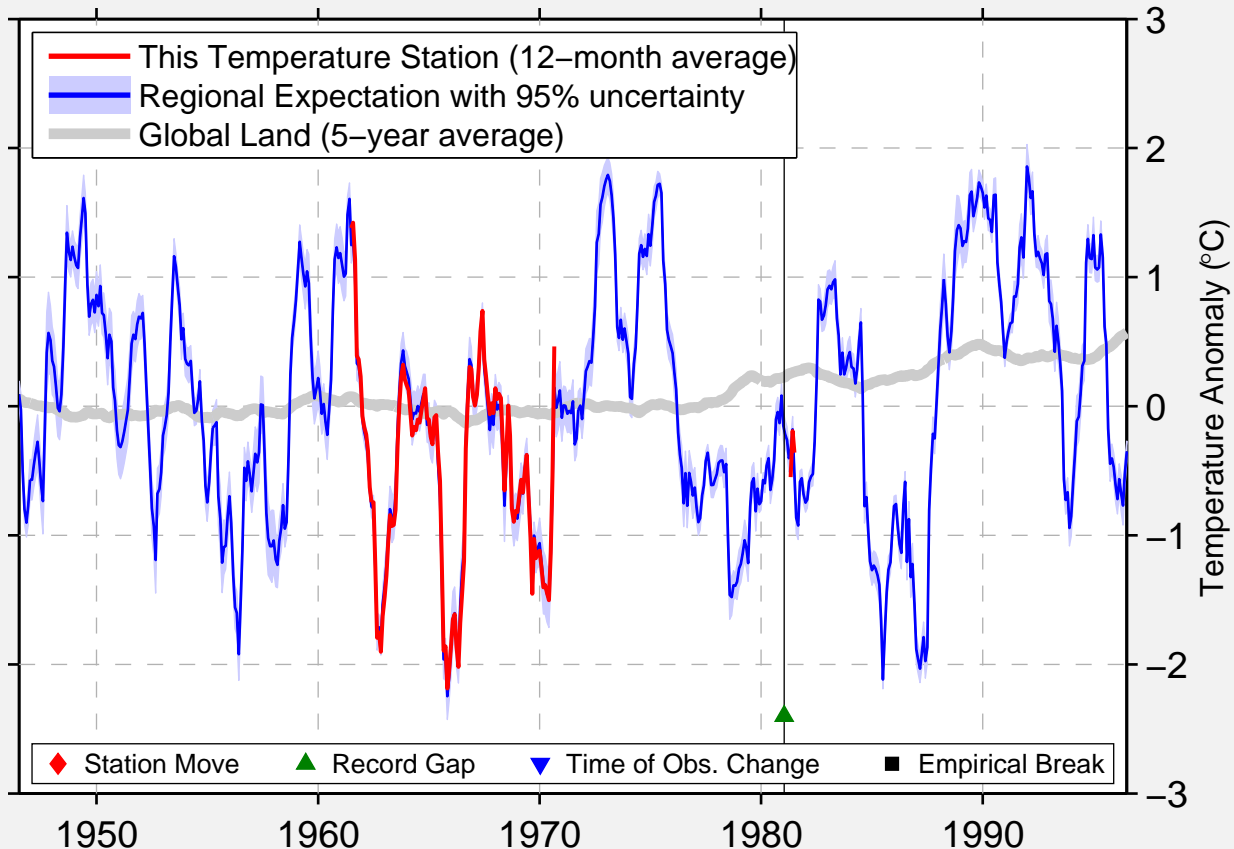

MAARIANHAMINA

60.120 N, 19.920 E (Finland)

Data Quality Controlled and Aligned at Breakpoints

Berkeley Earth