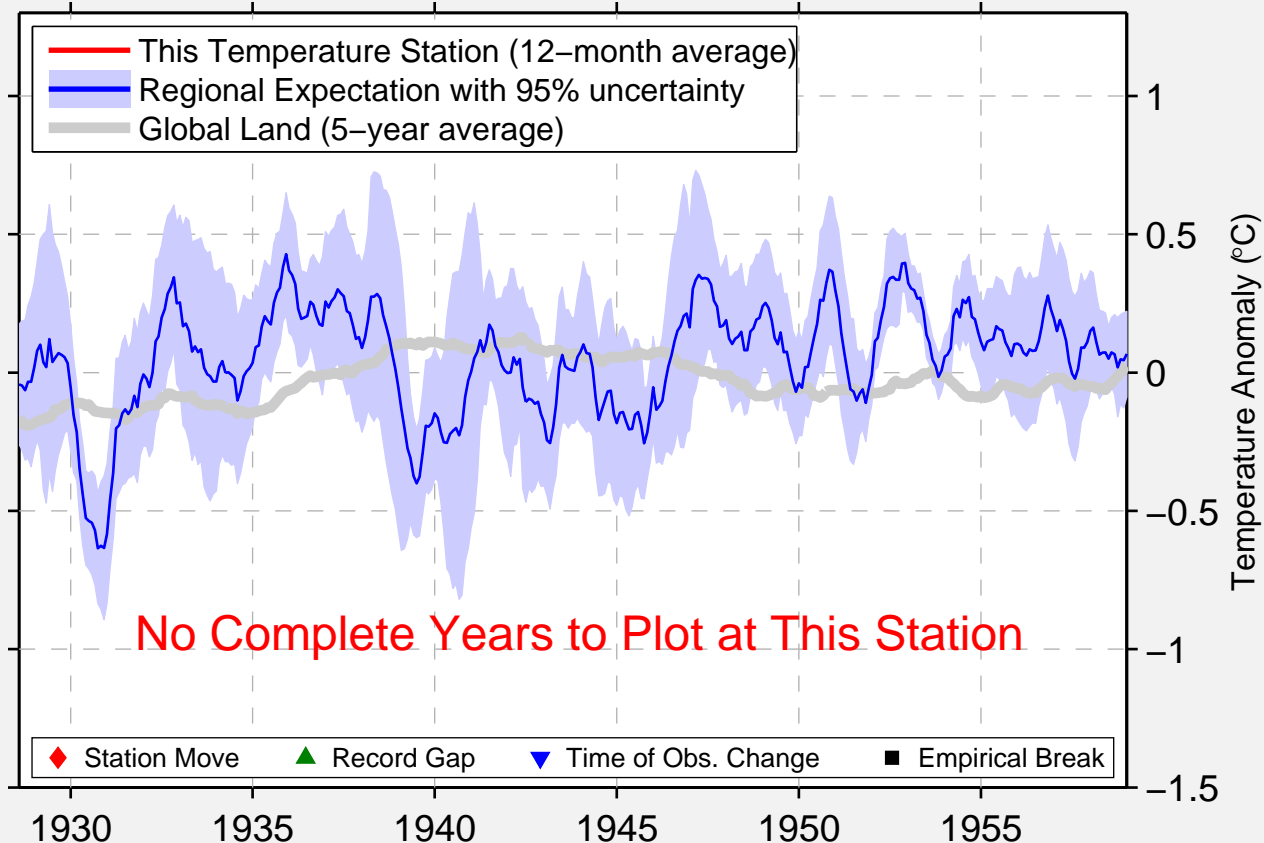

NAIVAKA FIJI ISLANDS

16.633 S, 178.533 E (Fiji)

Data Quality Controlled and Aligned at Breakpoints

Berkeley Earth