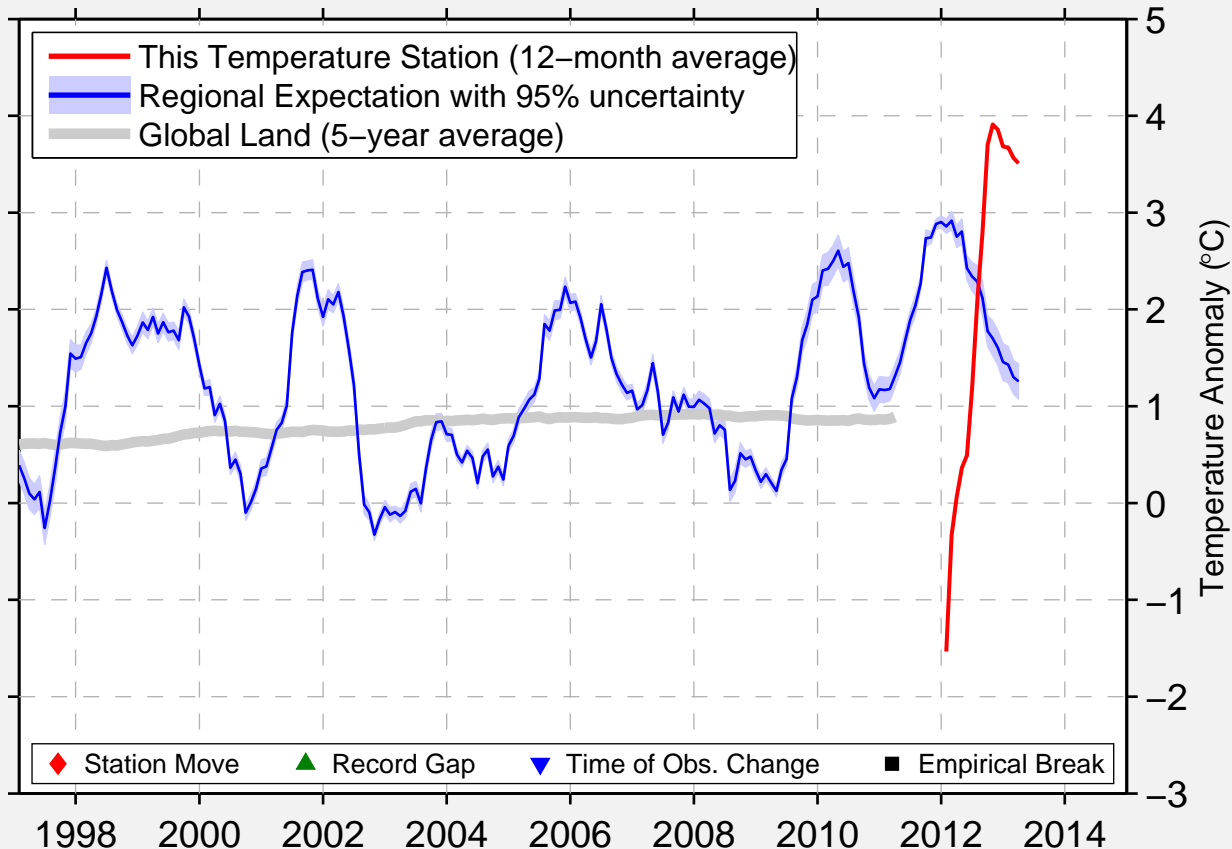

MONTREAL INTL MIRAB

45.667 N, 74.033 W (Canada)

Data Quality Controlled and Aligned at Breakpoints

Berkeley Earth