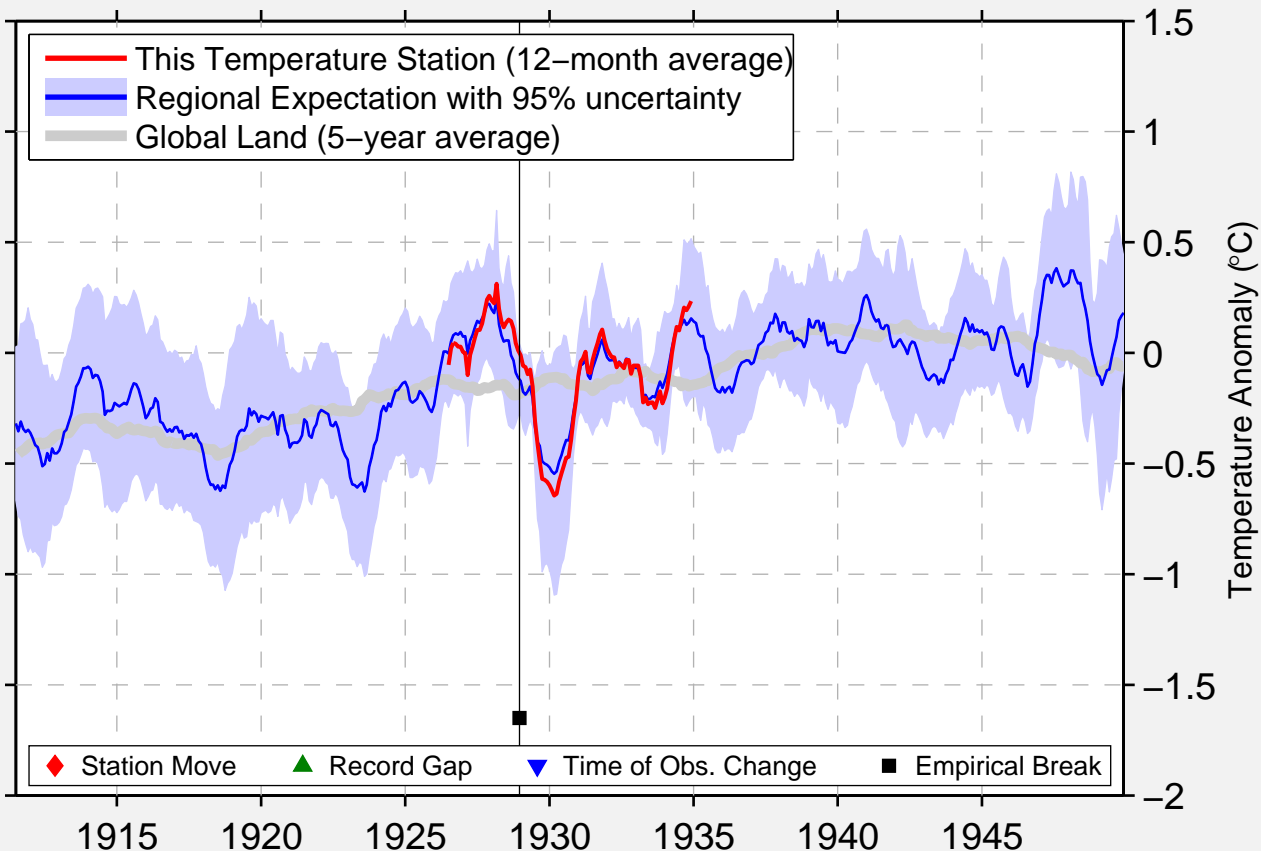

TRUK

7.380 N, 151.900 E (Federated States of Micronesia)

Data Quality Controlled and Aligned at Breakpoints

Berkeley Earth