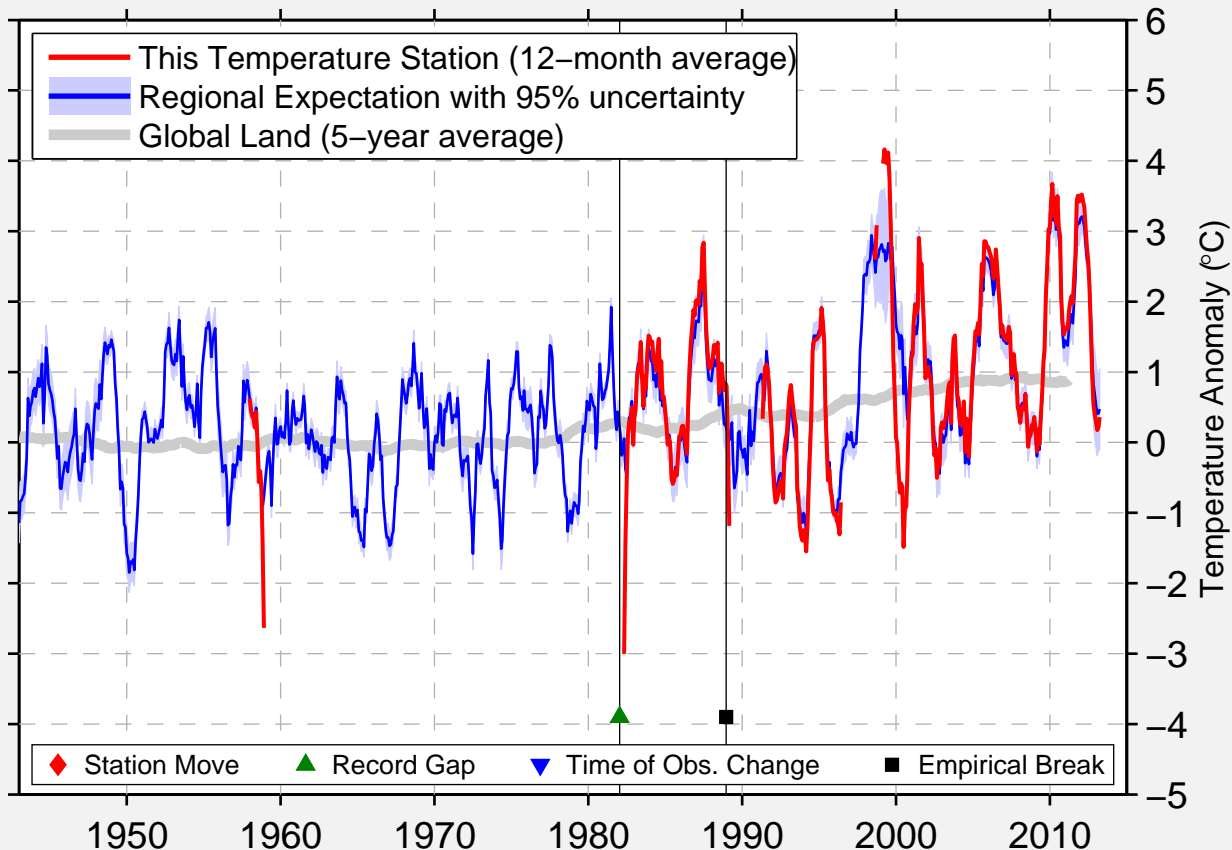

# LANSDOWNE HOUSE /AUT

52.200 N, 87.933 W (Canada)

Data Quality Controlled and Aligned at Breakpoints

Berkeley Earth