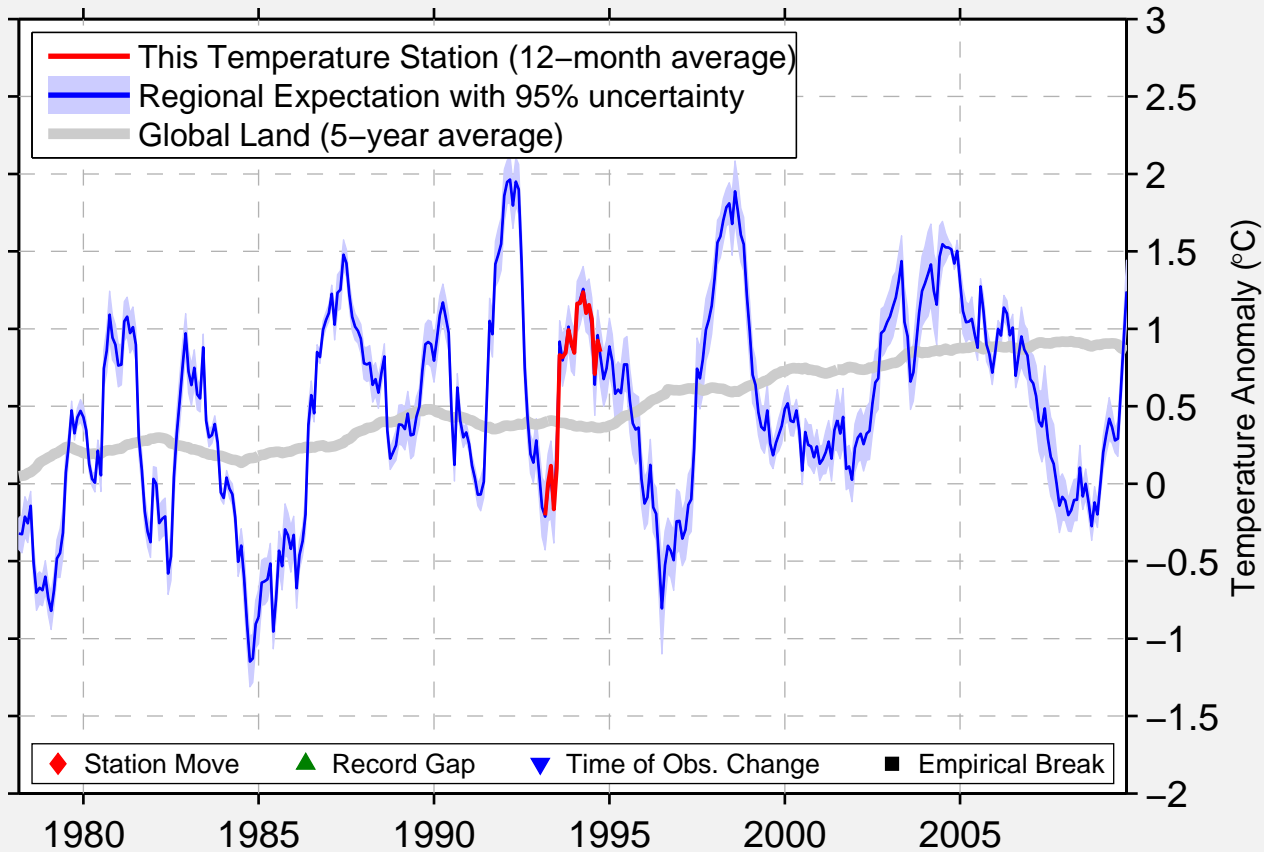

PEMBERTON (AUTO8)

50.300 N, 122.733 W (Canada)

Data Quality Controlled and Aligned at Breakpoints

Berkeley Earth