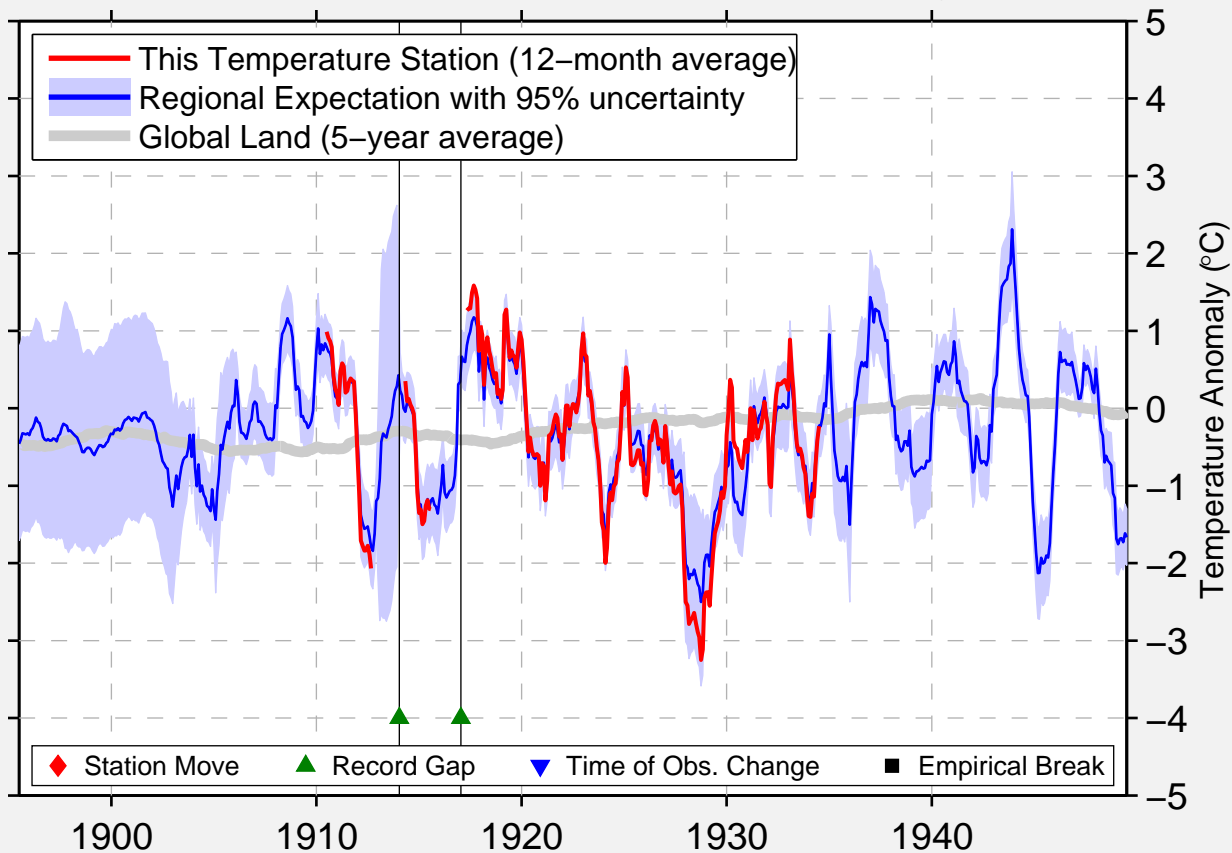

# SOUTH ORKNEY

60.720 S, 44.780 W (Falkland Islands [United Kingdom])

Data Quality Controlled and Aligned at Breakpoints

Berkeley Earth