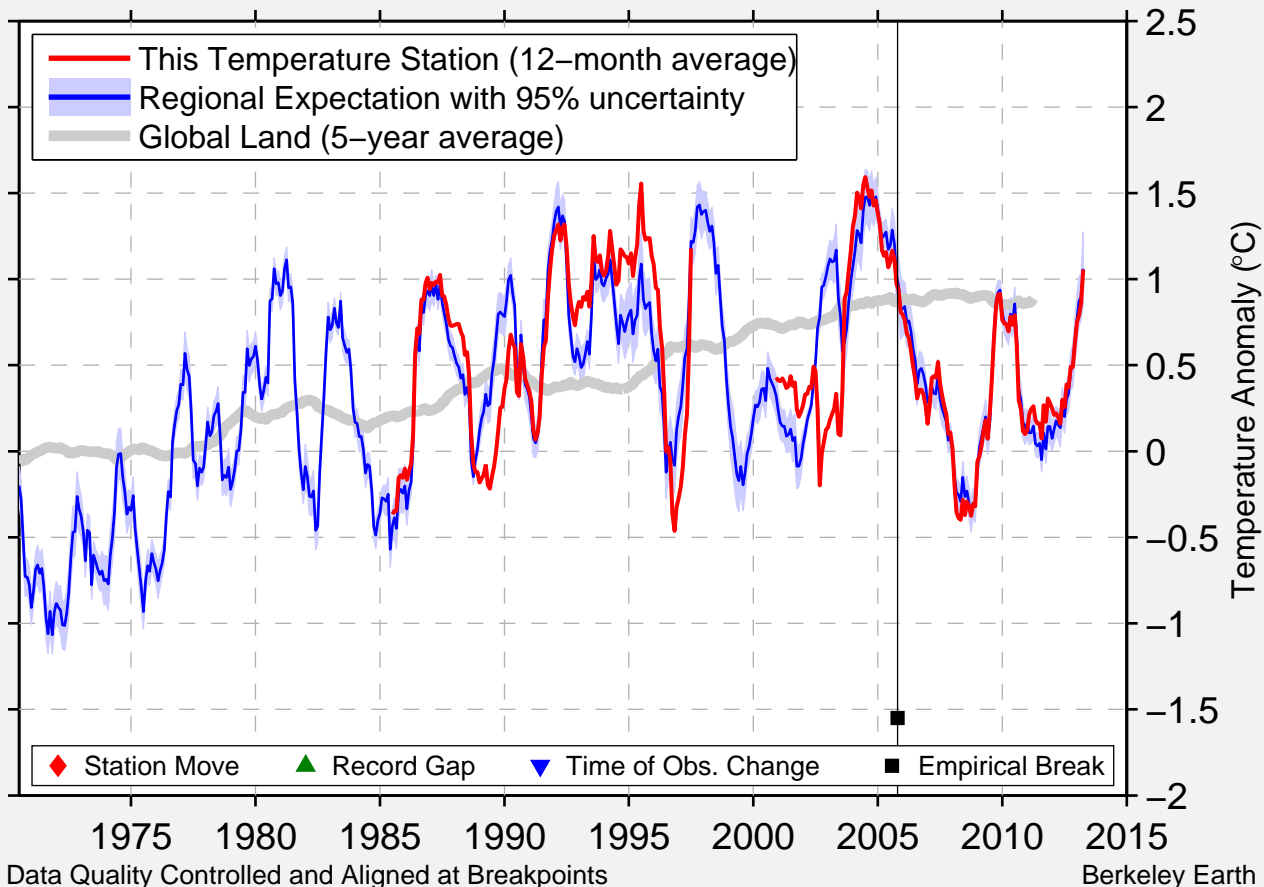

SOLANDER IS (AUT)

50.112 N, 127.941 W (Canada)

Data Quality Controlled and Aligned at Breakpoints

Berkeley Earth