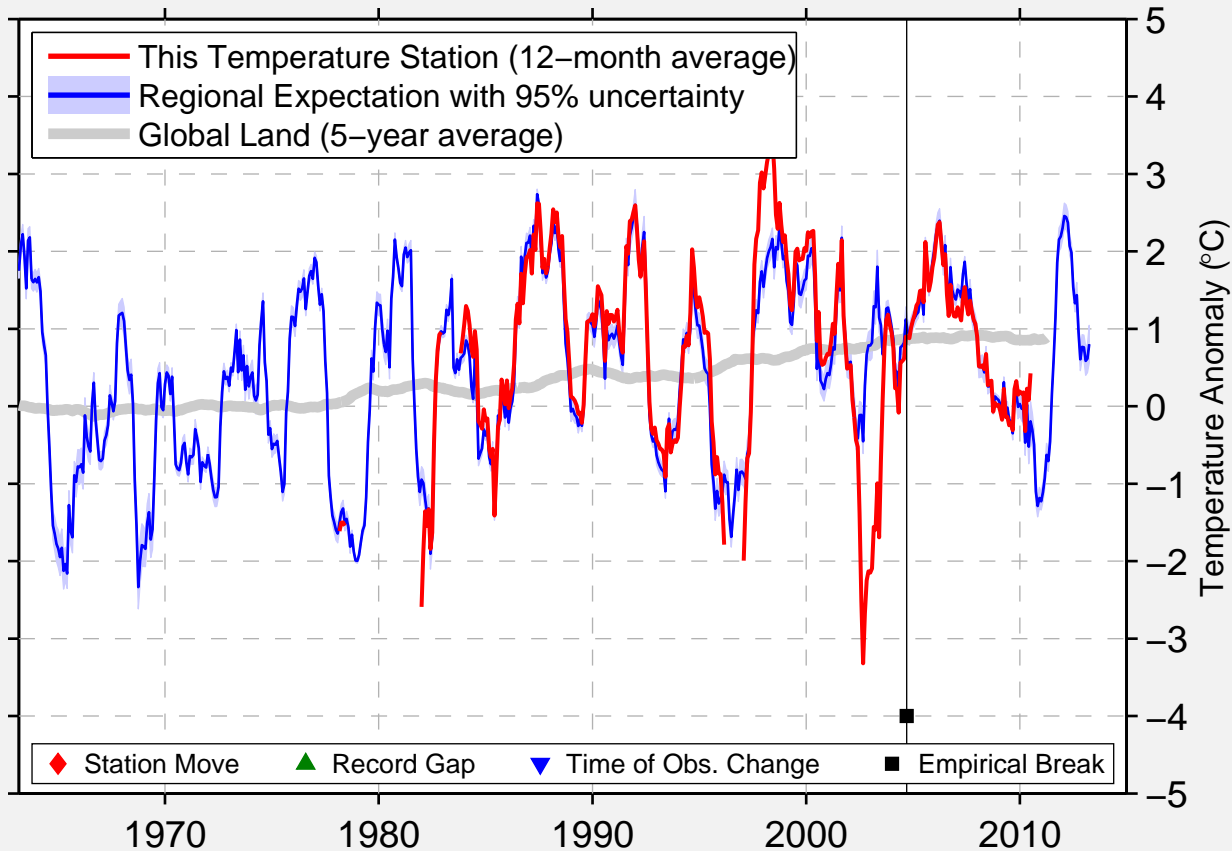

# EASTEND CYPRESS /AU

49.433 N, 108.983 W (Canada)

◆ Station Move    ▲ Record Gap    ▼ Time of Obs. Change    ■ Empirical Break