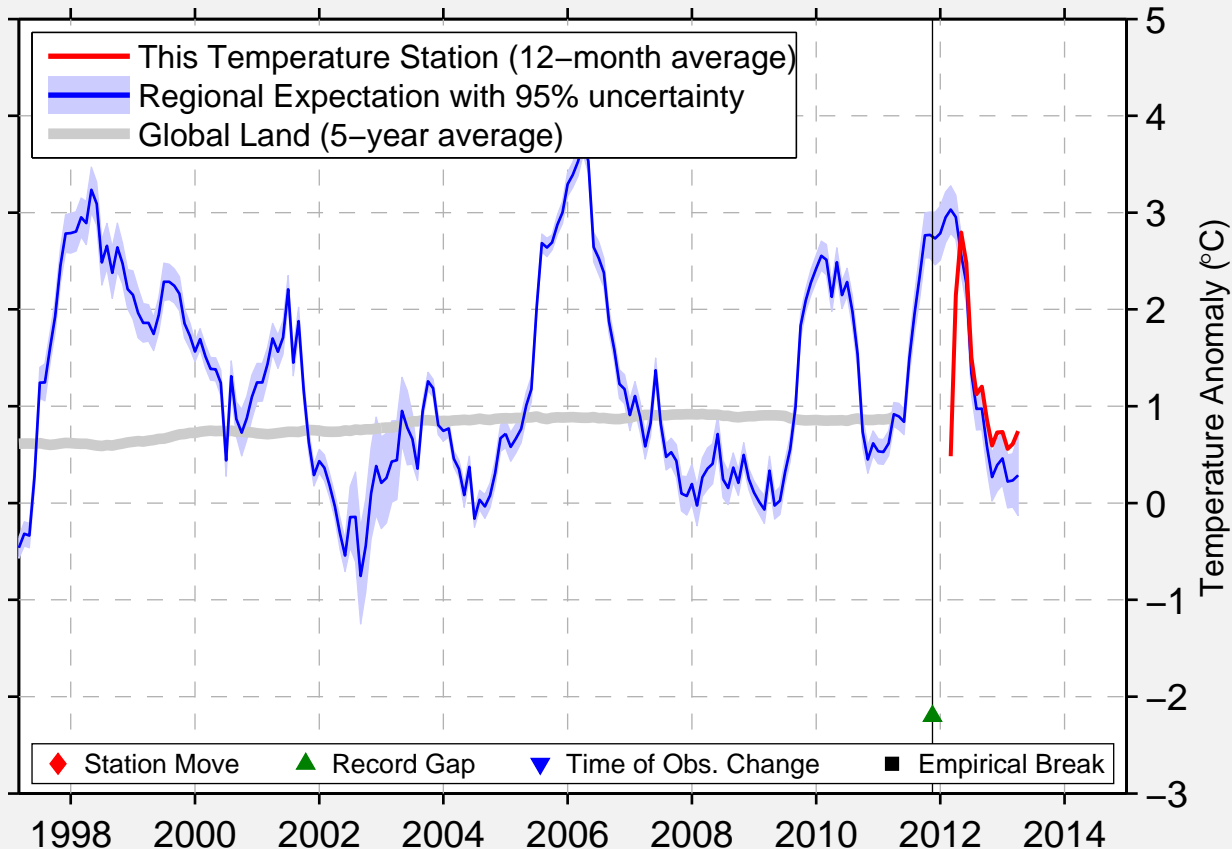

# FORT MCMURRAY ARPT

56.653 N, 111.223 W (Canada)

Data Quality Controlled and Aligned at Breakpoints

Berkeley Earth