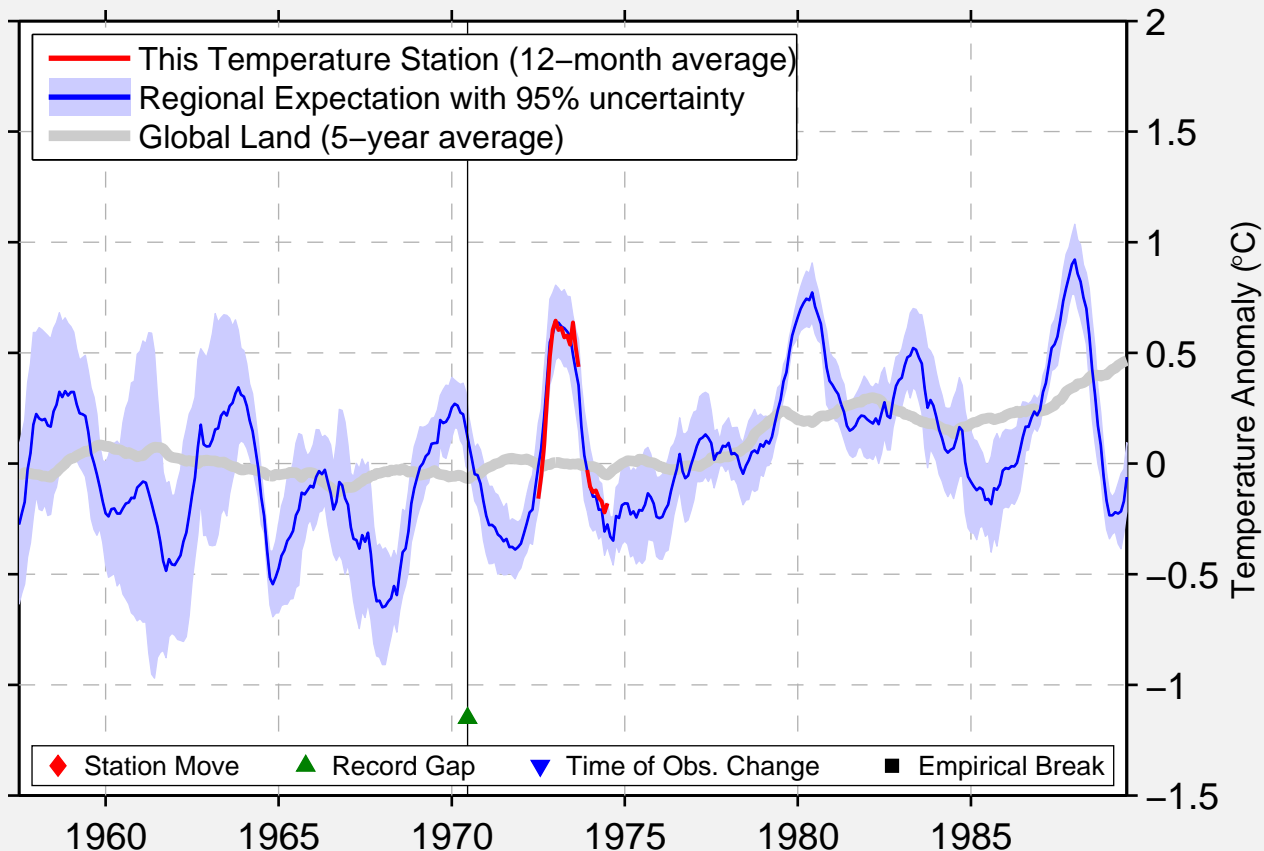

GOBA

7.000 N, 40.000 E (Ethiopia)

Data Quality Controlled and Aligned at Breakpoints

Berkeley Earth