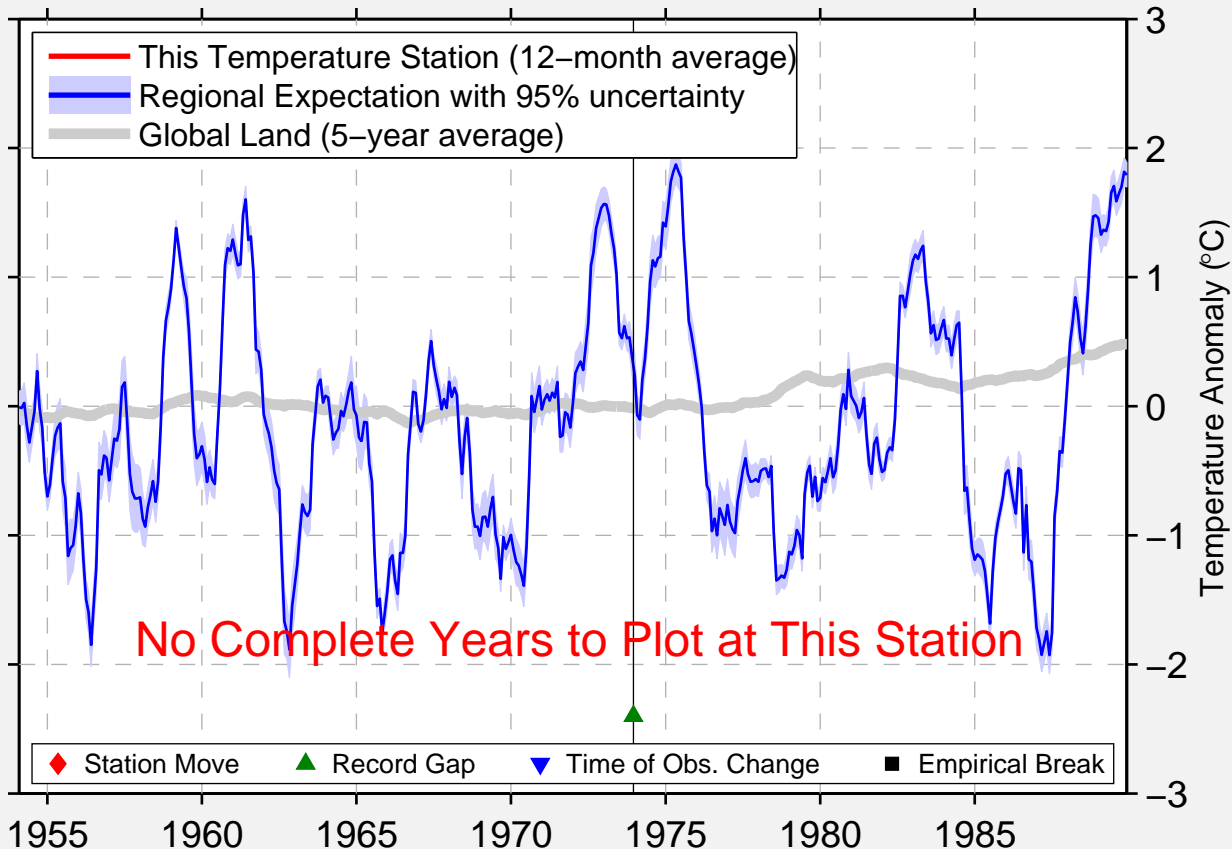

HELTERMAA

58.866 N, 23.047 E (Estonia)

No Complete Years to Plot at This Station

◆ Station Move ▲ Record Gap ▼ Time of Obs. Change ■ Empirical Break