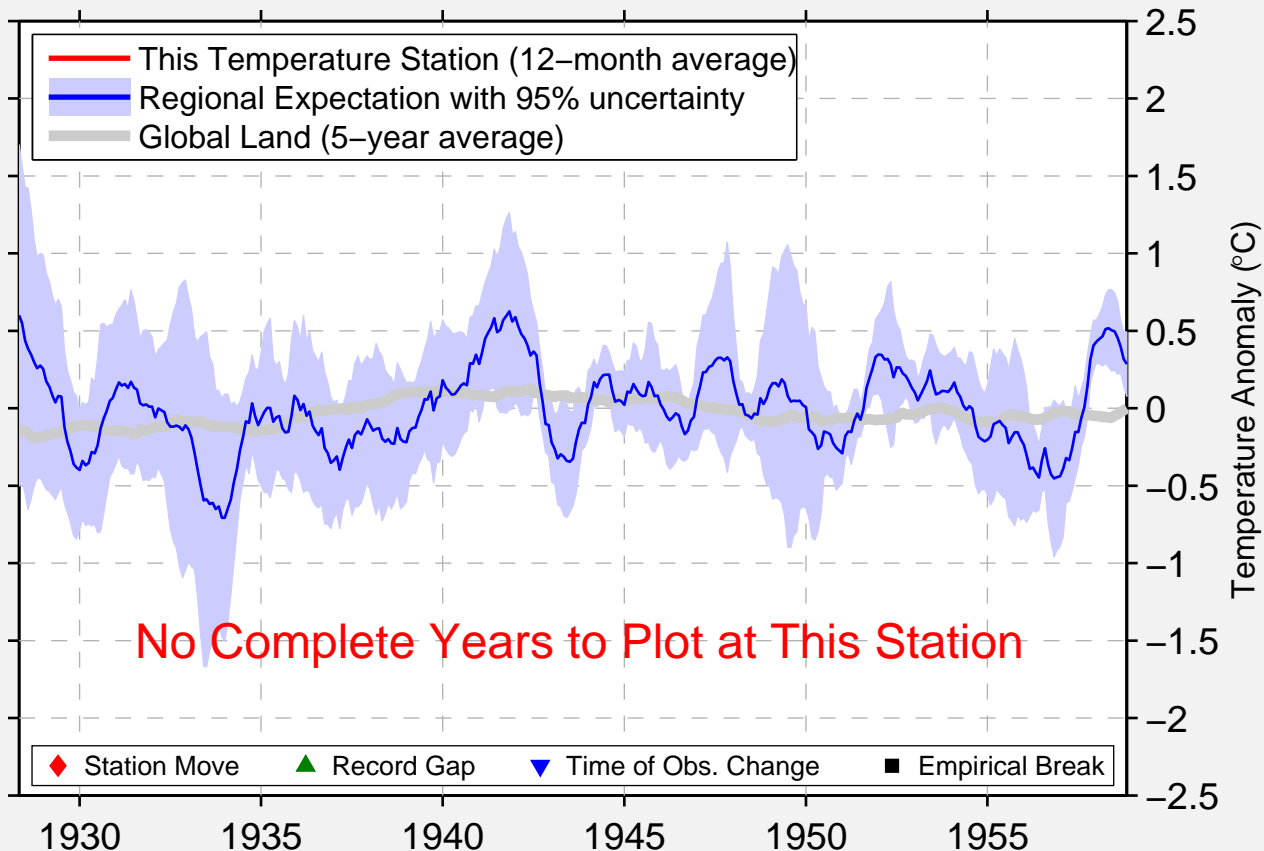

# GURA ERITREA

15.033 N, 39.050 E (Eritrea)

Data Quality Controlled and Aligned at Breakpoints

Berkeley Earth