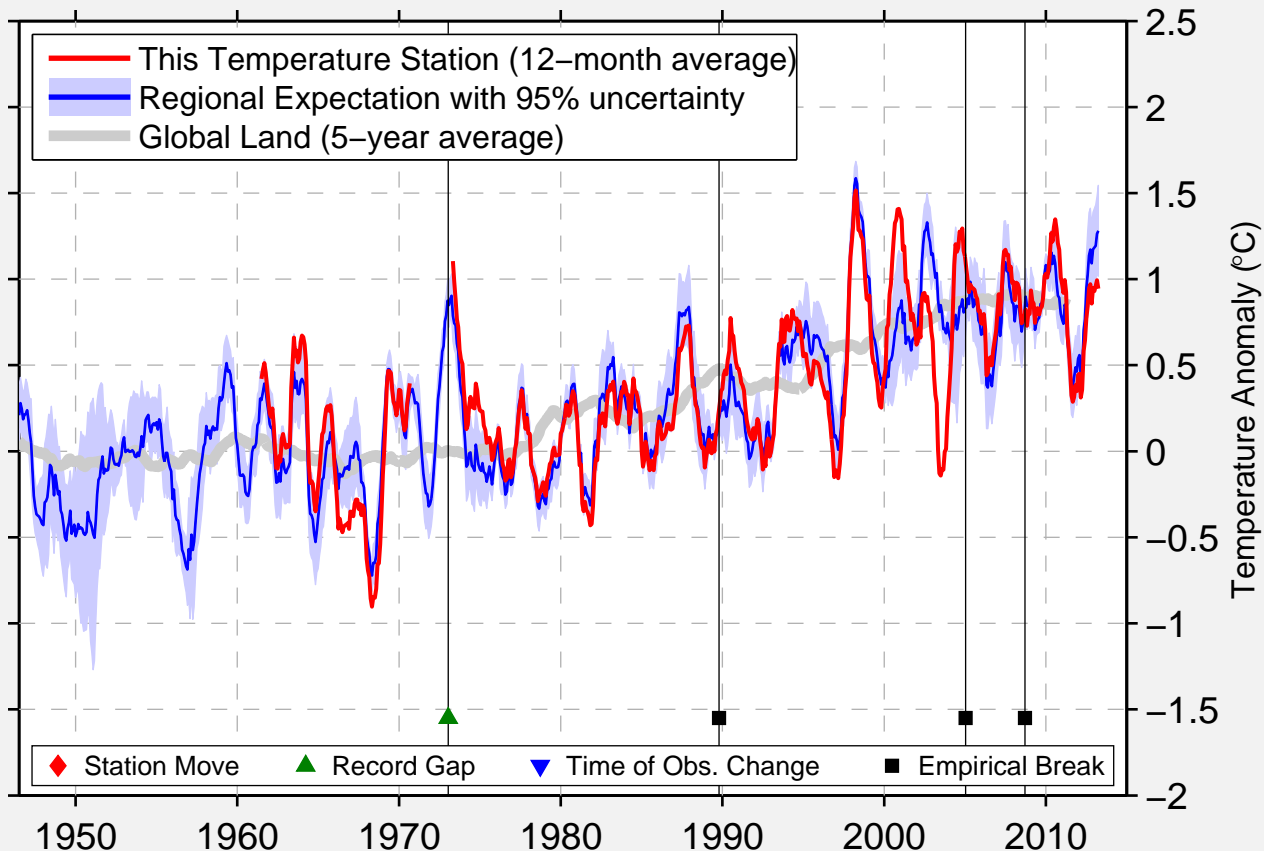

BRASILIA /AEROPORTO

15.867 S, 47.933 W (Brazil)

Data Quality Controlled and Aligned at Breakpoints

Berkeley Earth