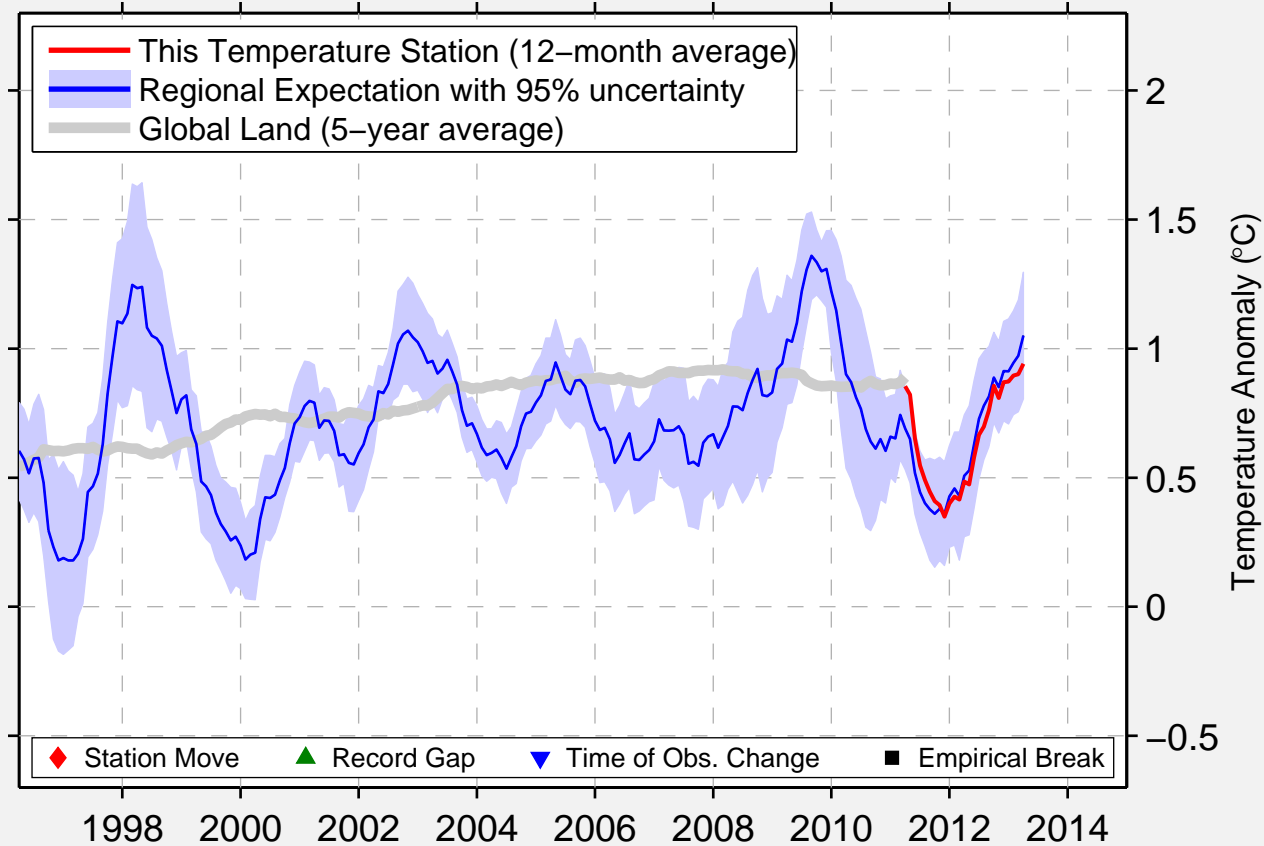

# PORTO SEGURO AERO

16.433 S, 39.067 W (Brazil)

Data Quality Controlled and Aligned at Breakpoints

Berkeley Earth