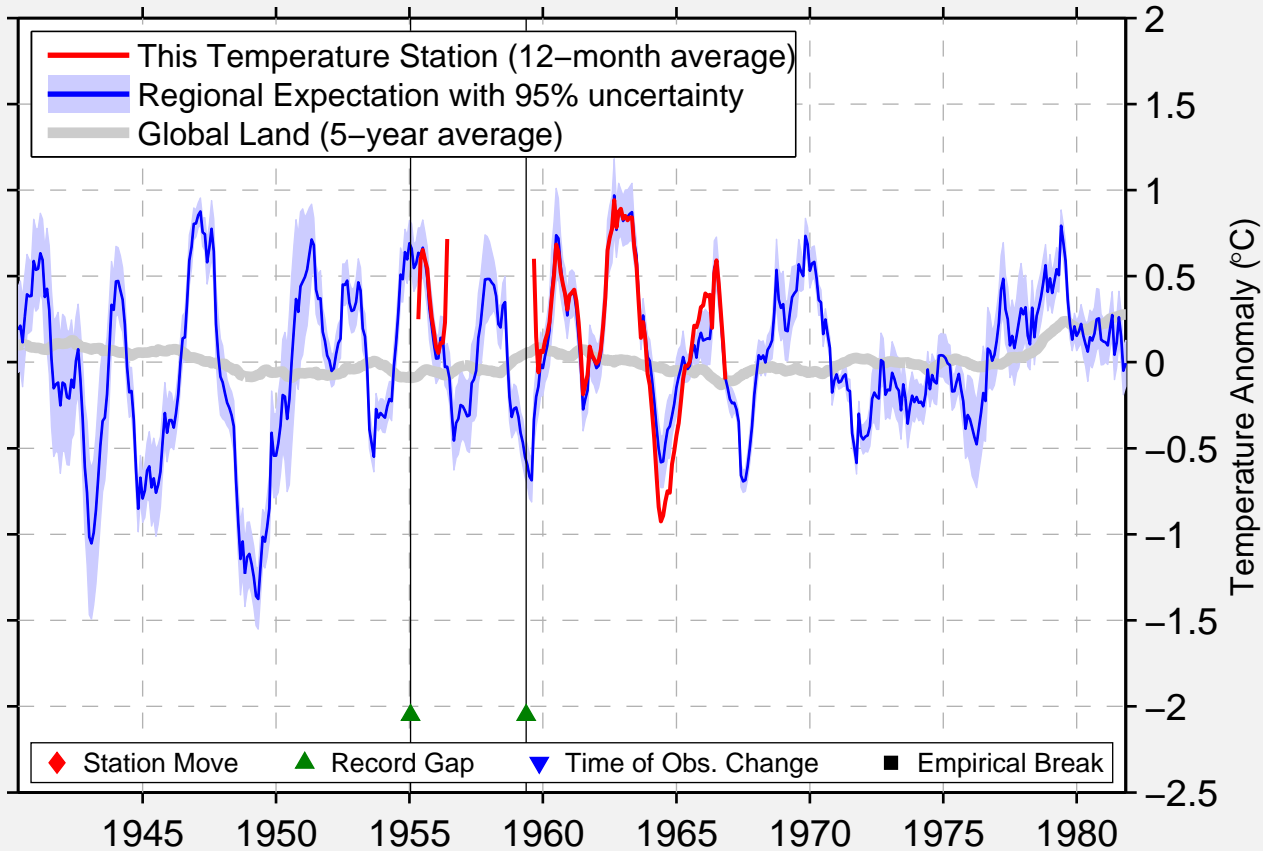

# GHAZZA EGYPT UAR

31.500 N, 34.452 E (Gaza Strip)

Data Quality Controlled and Aligned at Breakpoints

Berkeley Earth