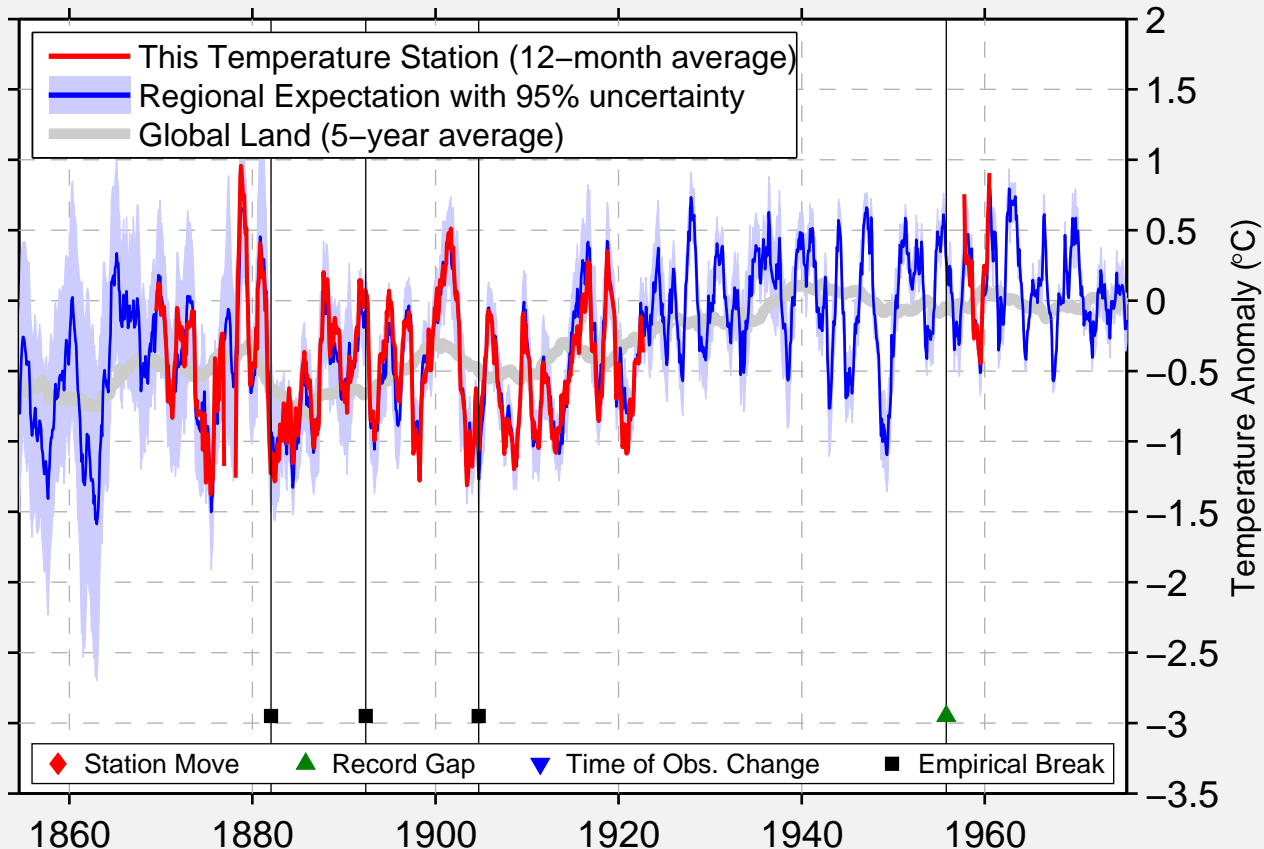

# ABBAISSIA/CAIRO HQ

30.100 N, 31.300 E (Egypt)

Data Quality Controlled and Aligned at Breakpoints

Berkeley Earth