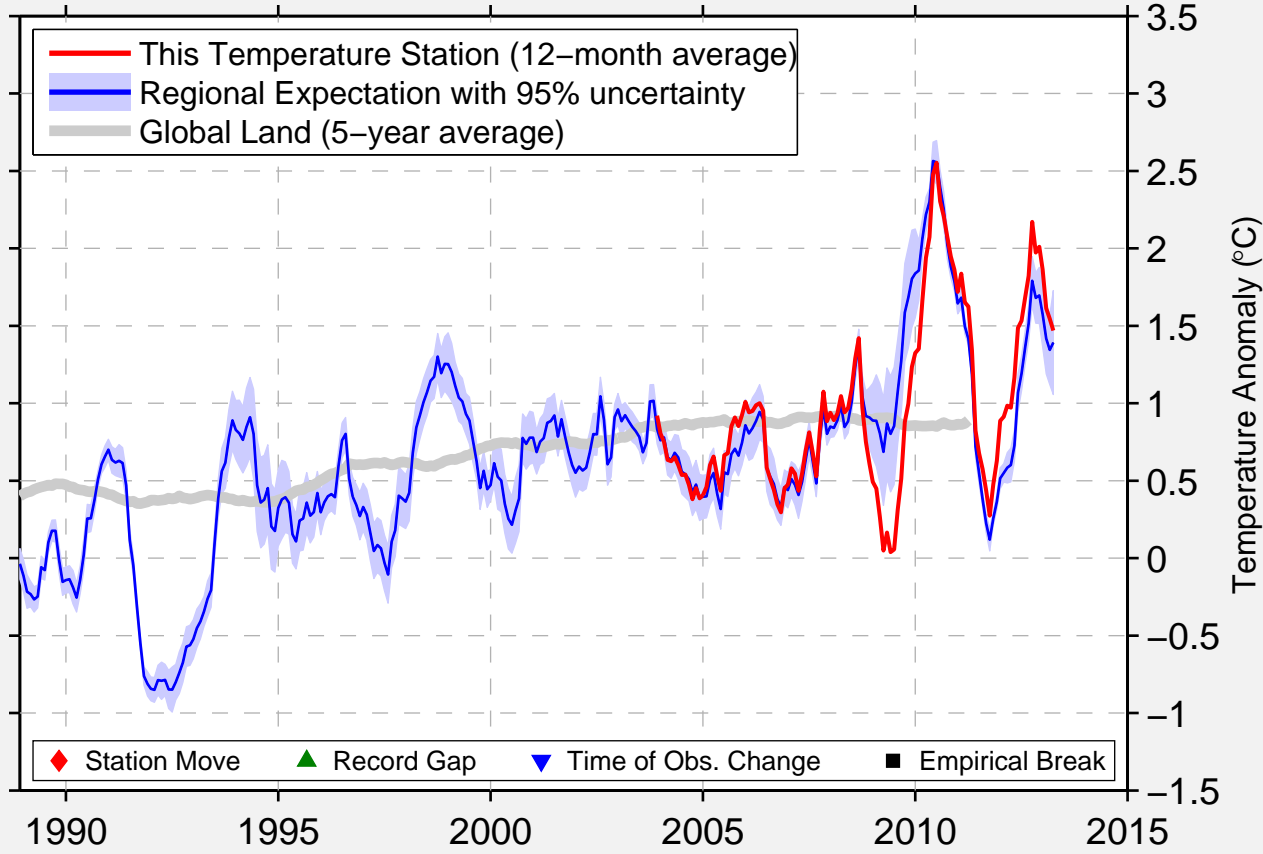

# TABA INTL

29.600 N, 34.767 E (Egypt)

Data Quality Controlled and Aligned at Breakpoints

Berkeley Earth