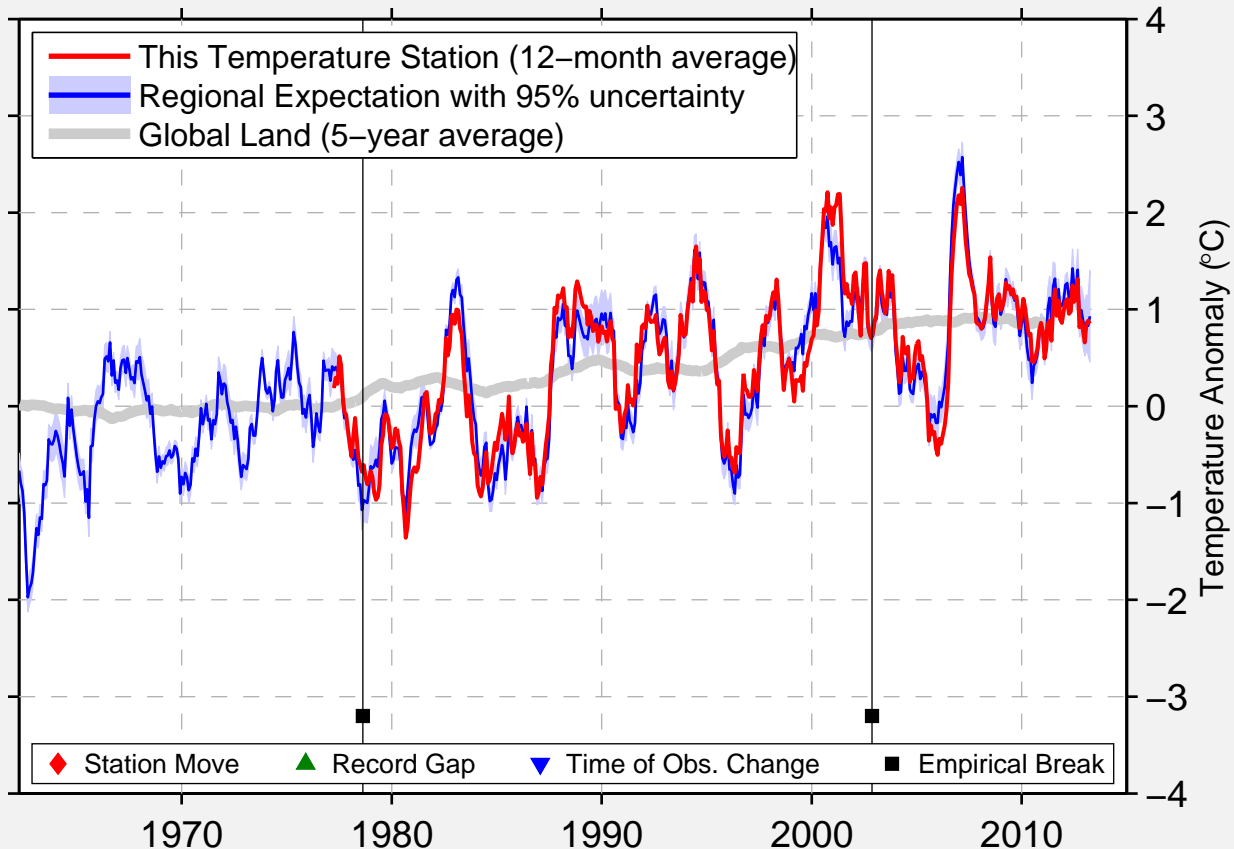

# ZELTWEG

47.200 N, 14.750 E (Austria)

Data Quality Controlled and Aligned at Breakpoints

Berkeley Earth