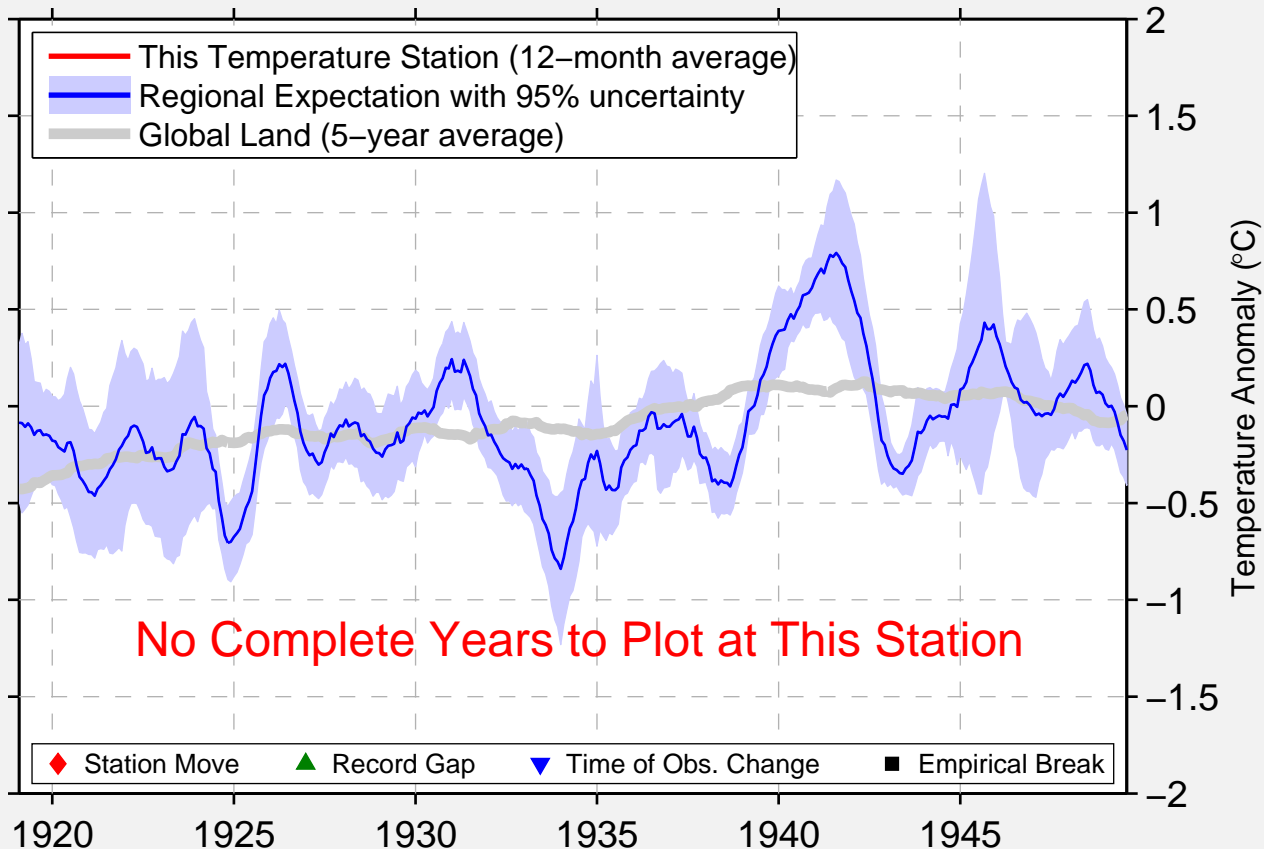

# MACAS

2.400 N, 78.030 W (Ecuador)

Data Quality Controlled and Aligned at Breakpoints

Berkeley Earth