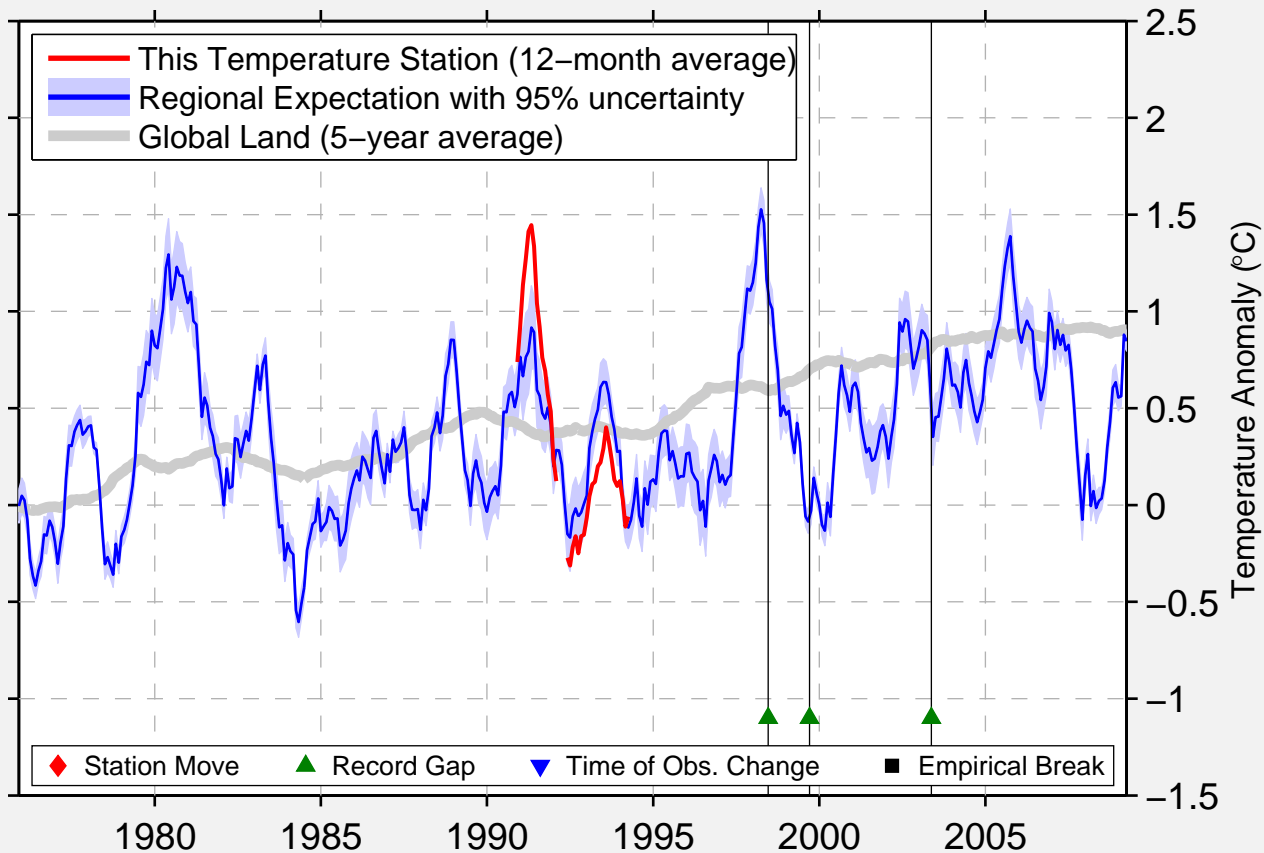

TENTERFIELD / FEDERA

29.050 S, 152.017 E (Australia)

Data Quality Controlled and Aligned at Breakpoints

Berkeley Earth