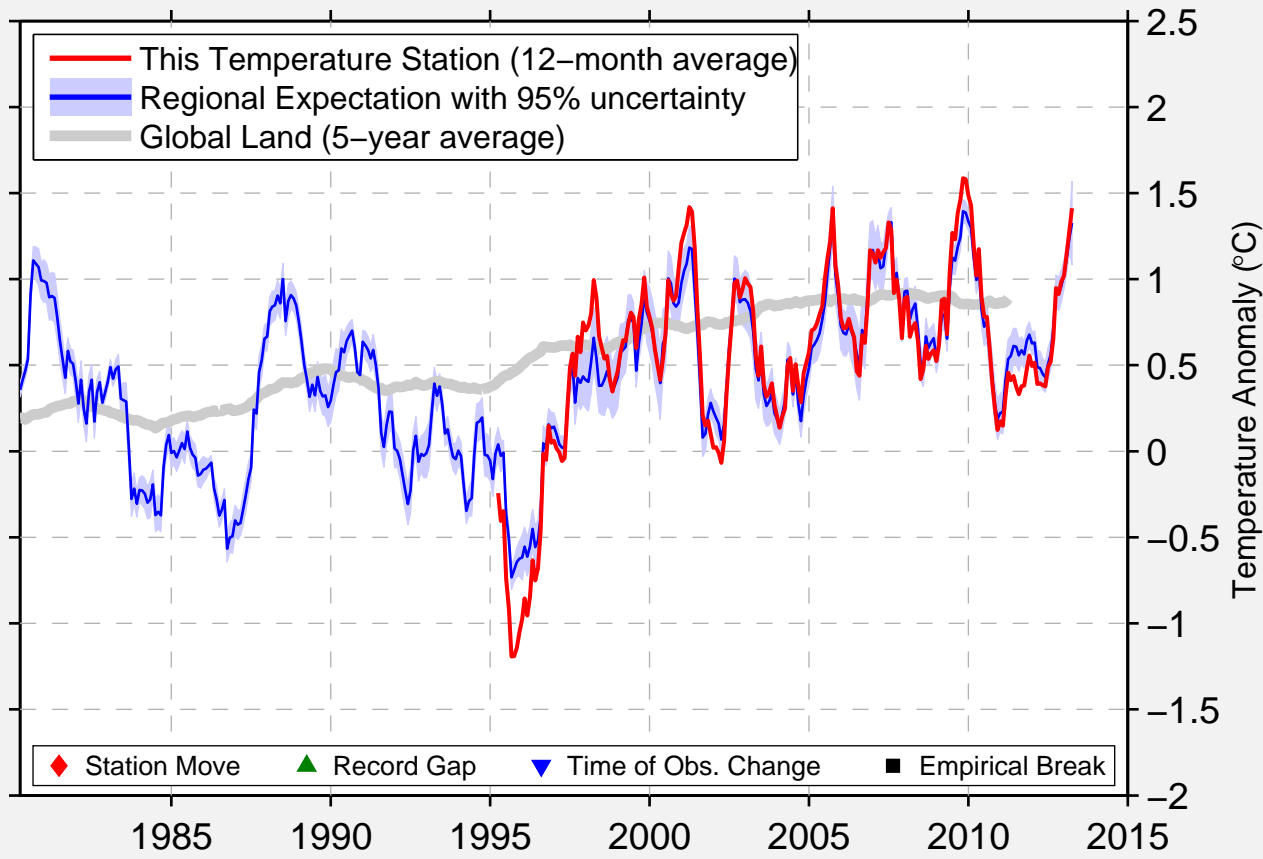

# MT MOORNAPA

37.750 S, 147.133 E (Australia)

Data Quality Controlled and Aligned at Breakpoints

Berkeley Earth