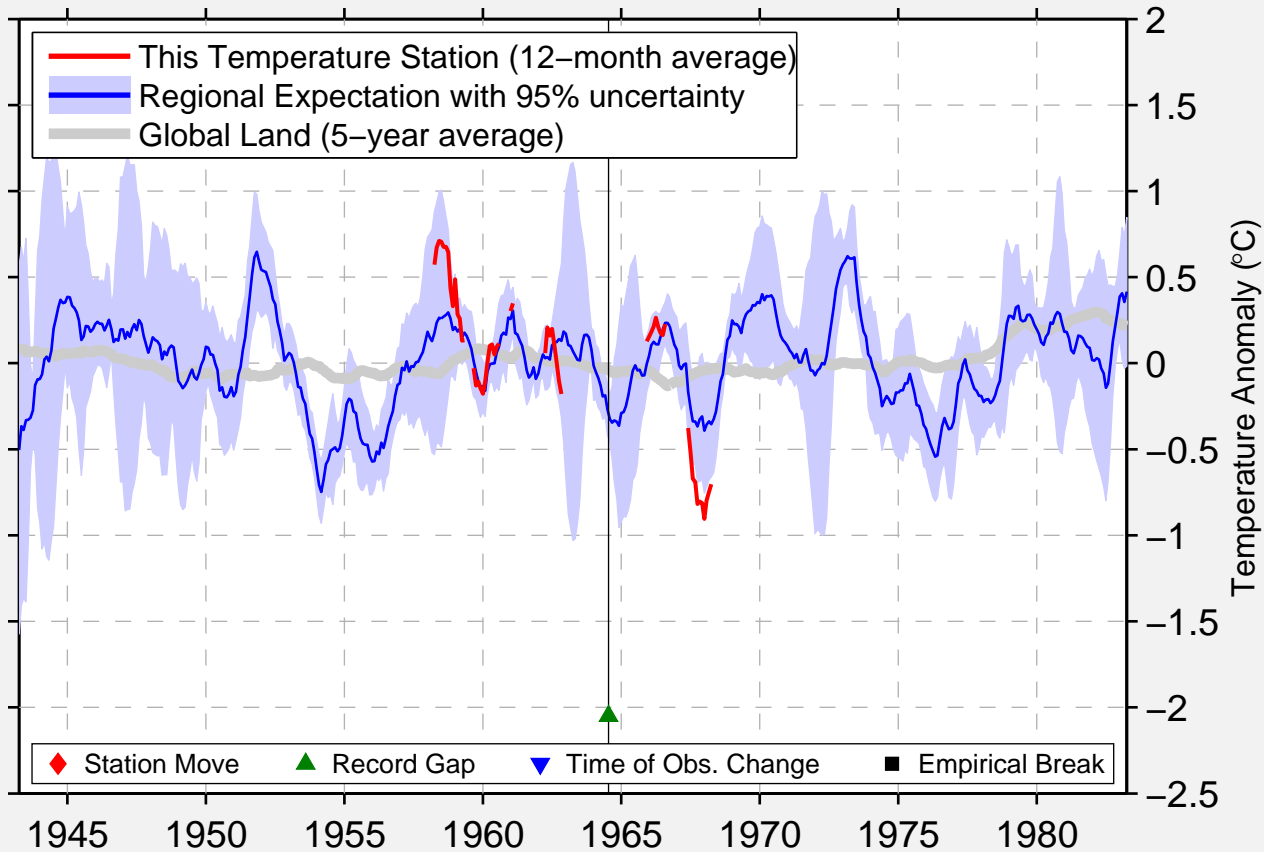

LUBANGO /SA DA BAND

14.933 S, 13.567 E (Angola)

Data Quality Controlled and Aligned at Breakpoints

Berkeley Earth