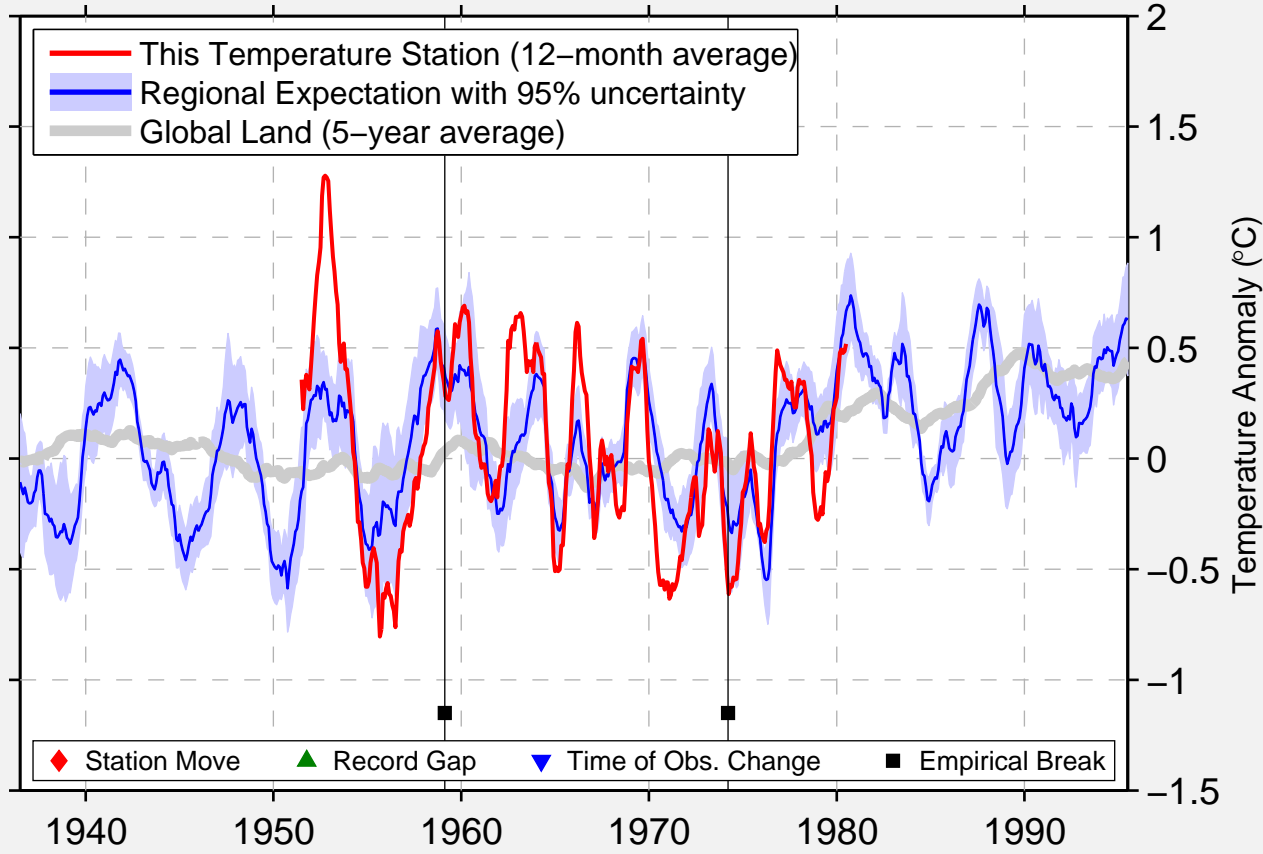

SAMANA DOMINICAN REPUBLIC

19.200 N, 69.300 W (Dominican Republic)

Data Quality Controlled and Aligned at Breakpoints

Berkeley Earth