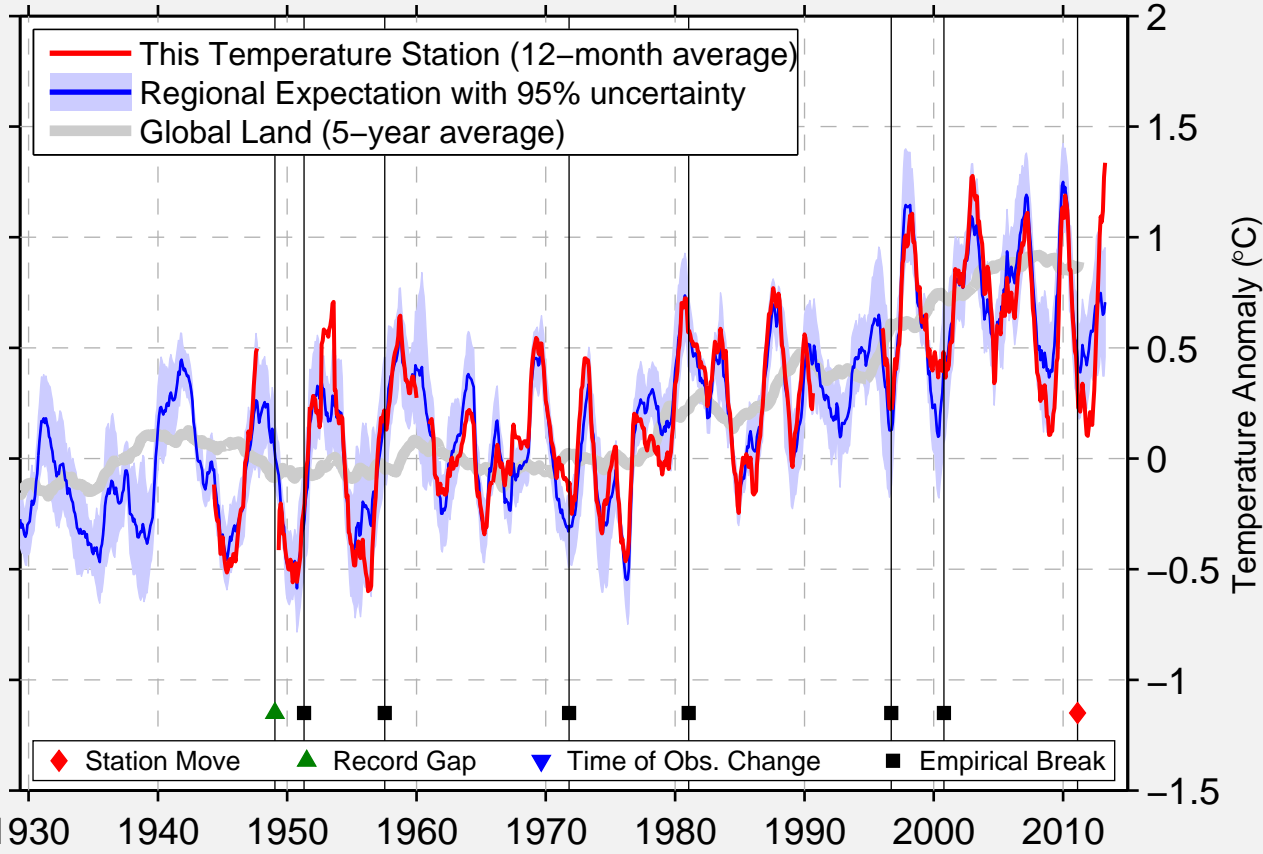

# SANTO DOMINGO

18.454 N, 69.883 W (Dominican Republic)

Data Quality Controlled and Aligned at Breakpoints

Berkeley Earth