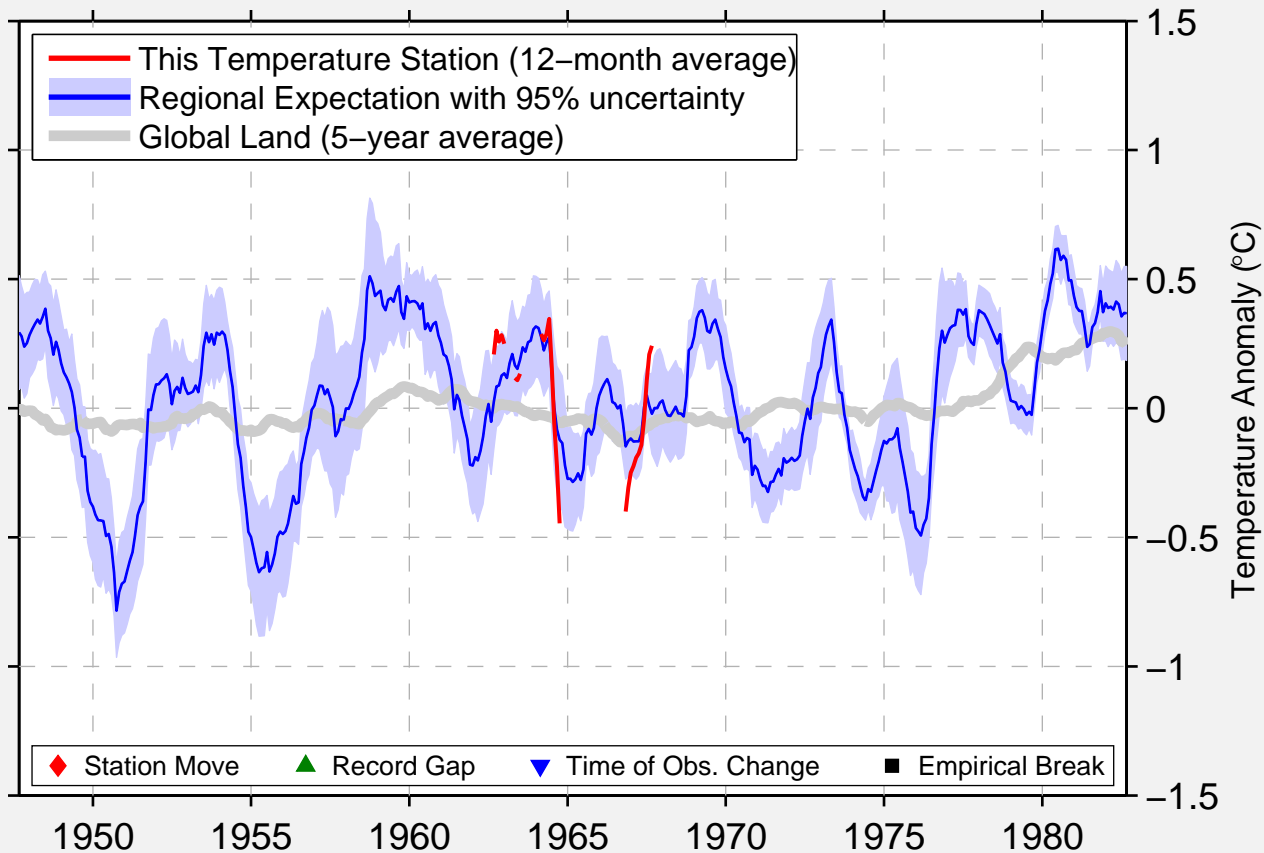

DAJABOU DOM REP BOGUS =

19.600 N, 71.700 W (Dominica)

Data Quality Controlled and Aligned at Breakpoints

Berkeley Earth