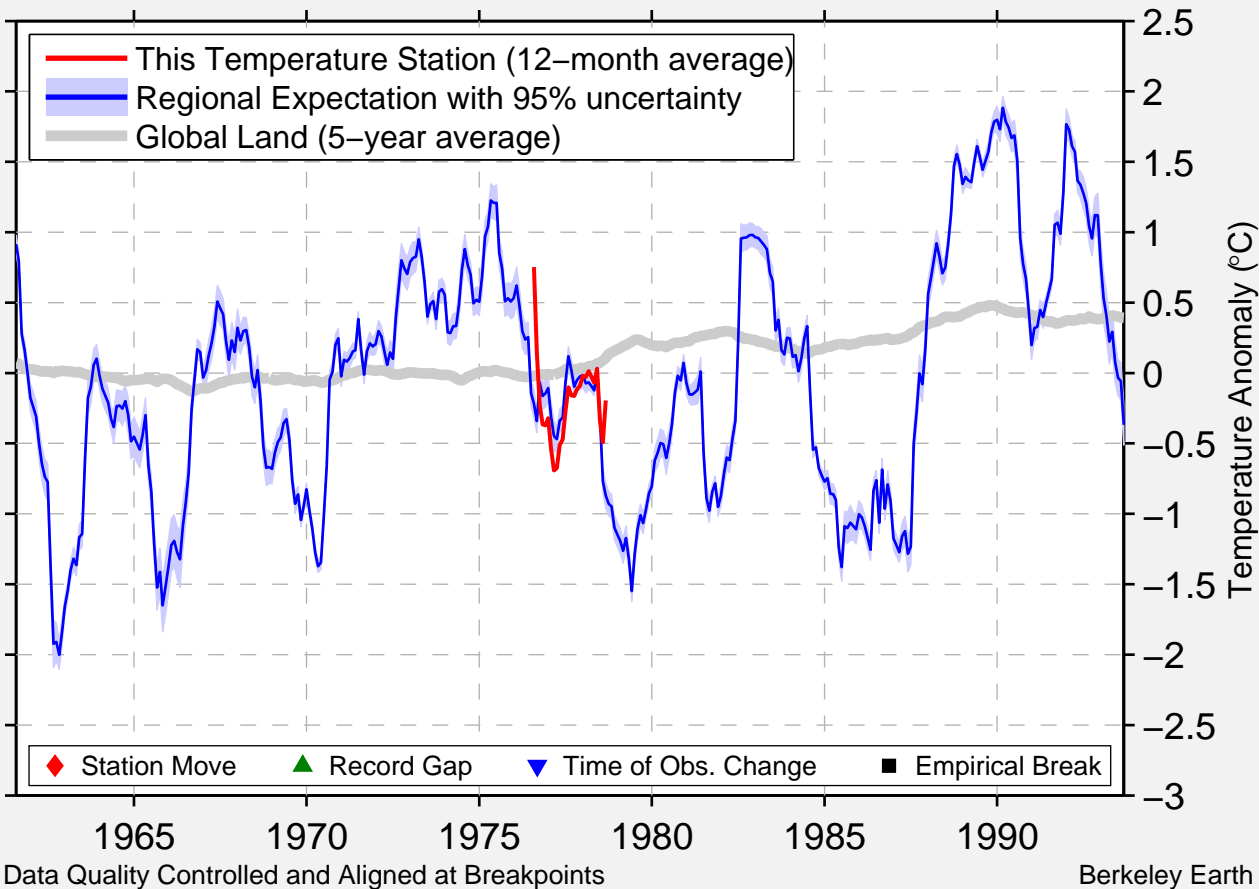

SKAGEN

57.783 N, 10.733 E (Denmark)

Data Quality Controlled and Aligned at Breakpoints

Berkeley Earth