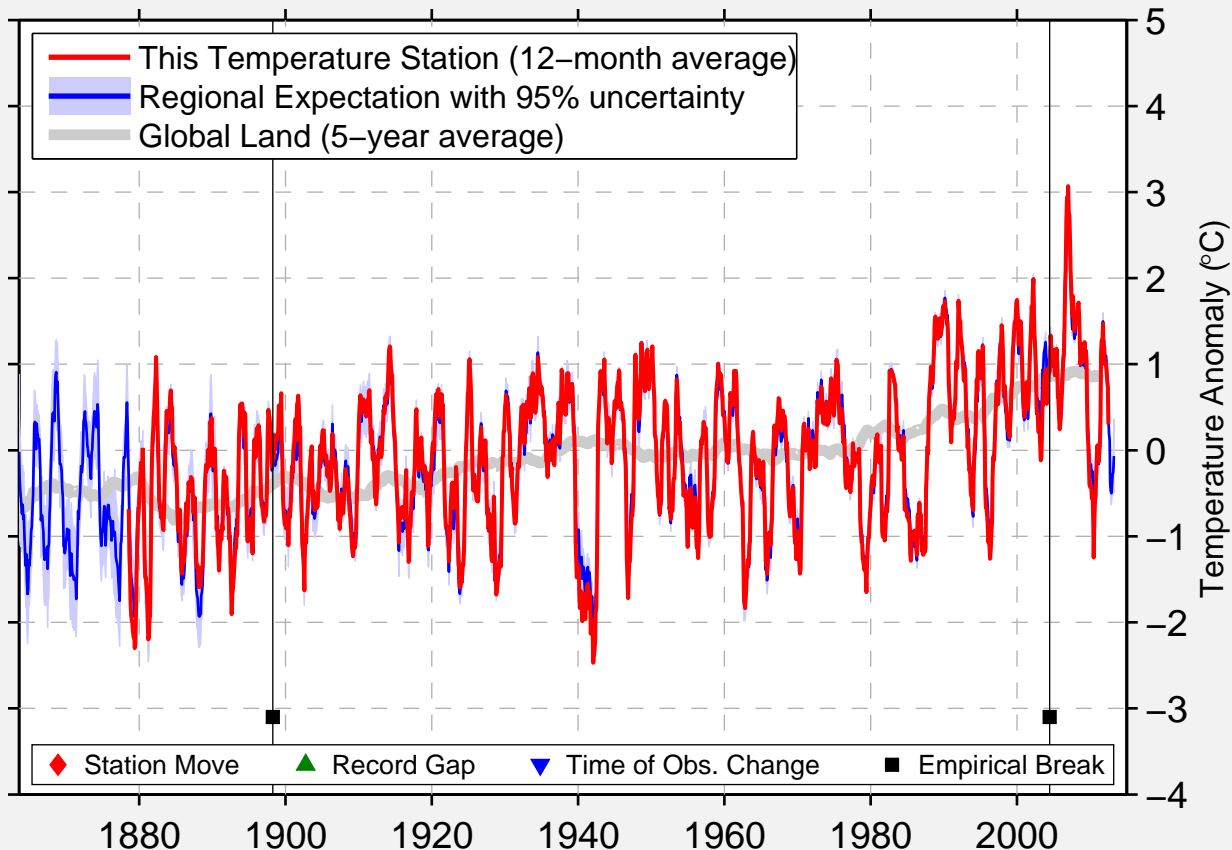

VESTERVIG-1

56.767 N, 8.317 E (Denmark)

Data Quality Controlled and Aligned at Breakpoints

Berkeley Earth