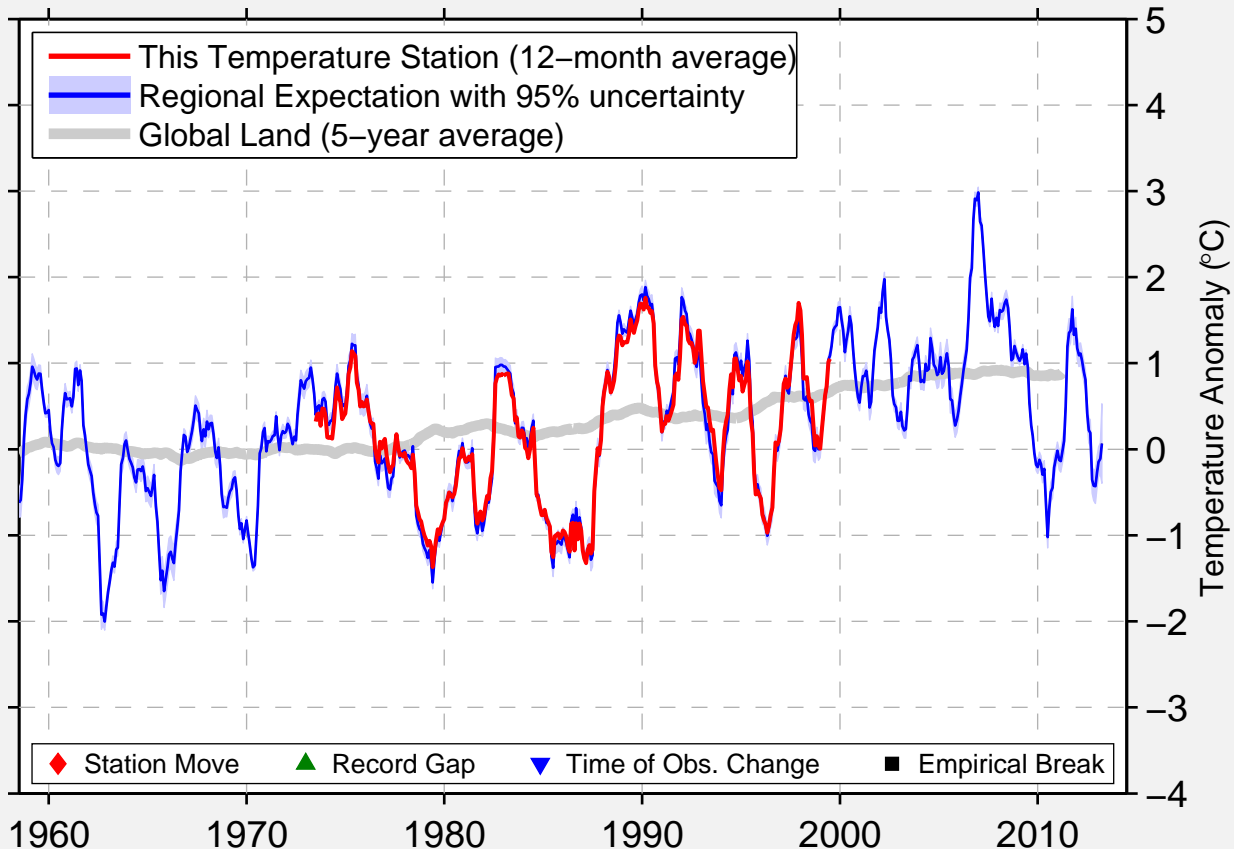

FORNAES (CAPE)

56.450 N, 10.967 E (Denmark)

Data Quality Controlled and Aligned at Breakpoints

Berkeley Earth