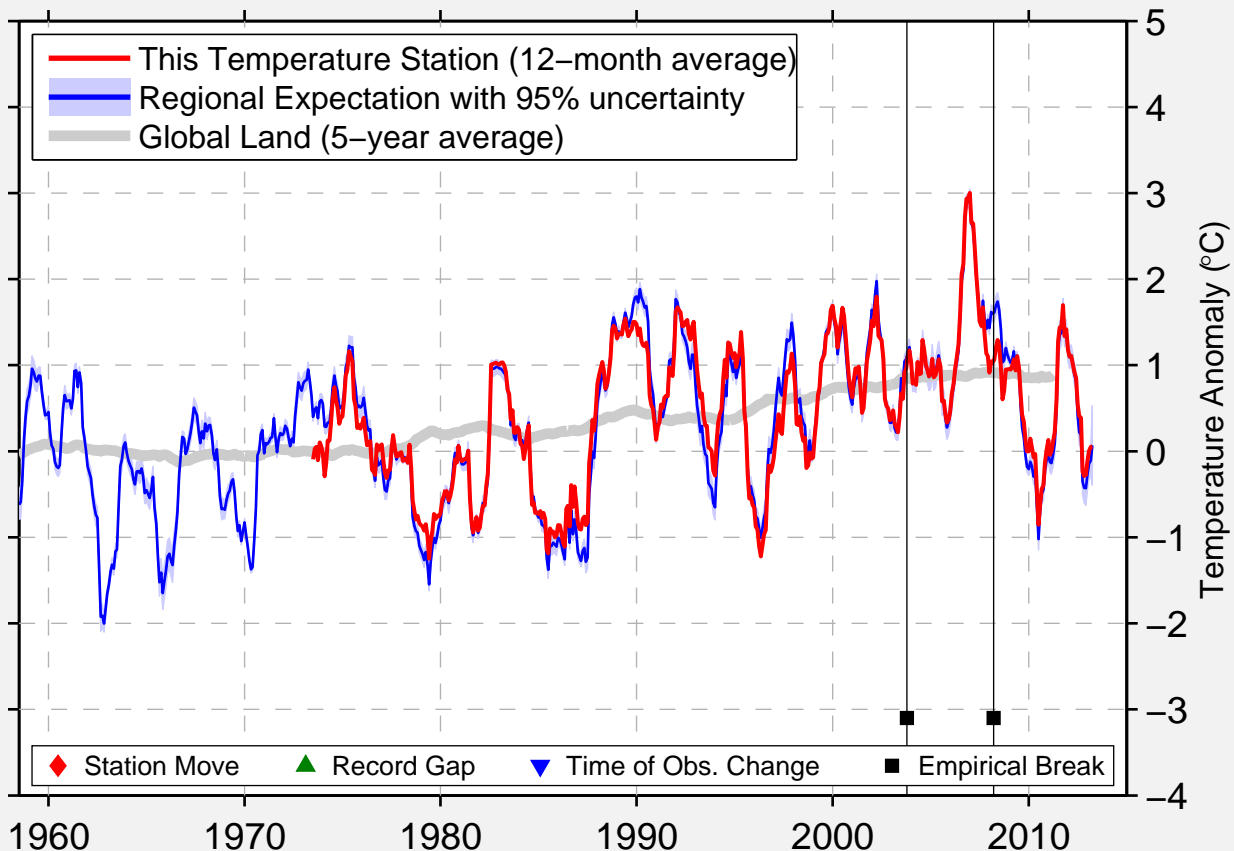

AARHUS LUFTHAVN

56.313 N, 10.629 E (Denmark)

Data Quality Controlled and Aligned at Breakpoints

Berkeley Earth