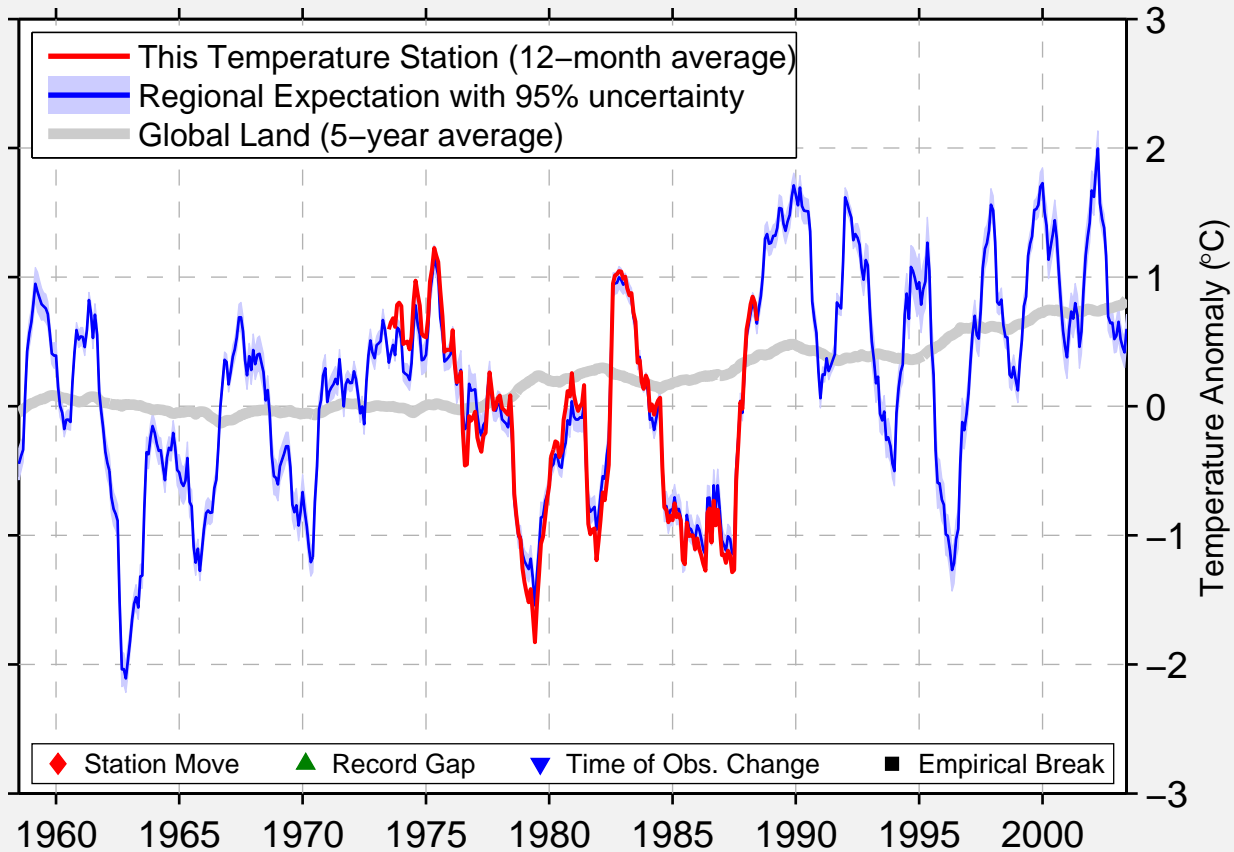

LYNGVIG

56.050 N, 8.100 E (Denmark)

Data Quality Controlled and Aligned at Breakpoints

Berkeley Earth