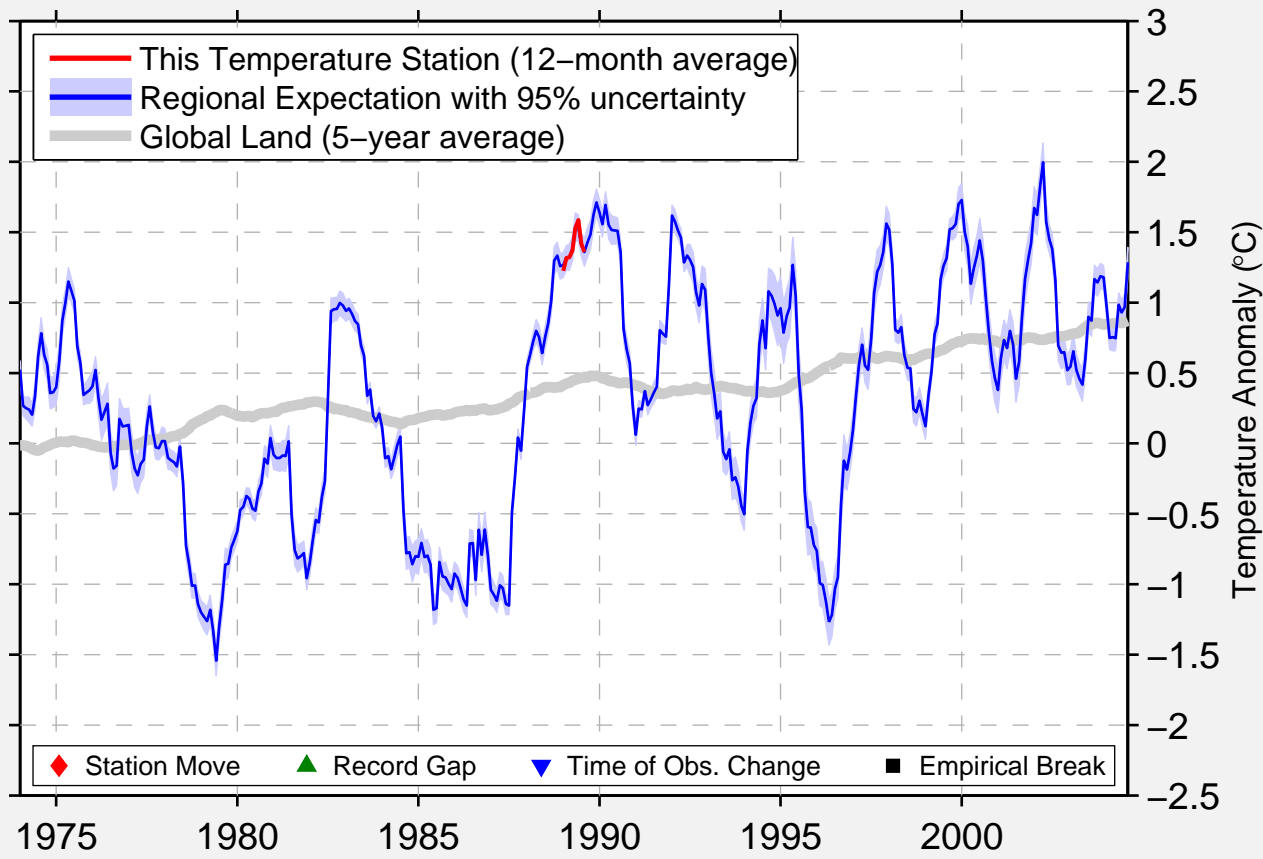

TVINGSTRUP

55.917 N, 9.917 E (Denmark)

Data Quality Controlled and Aligned at Breakpoints

Berkeley Earth