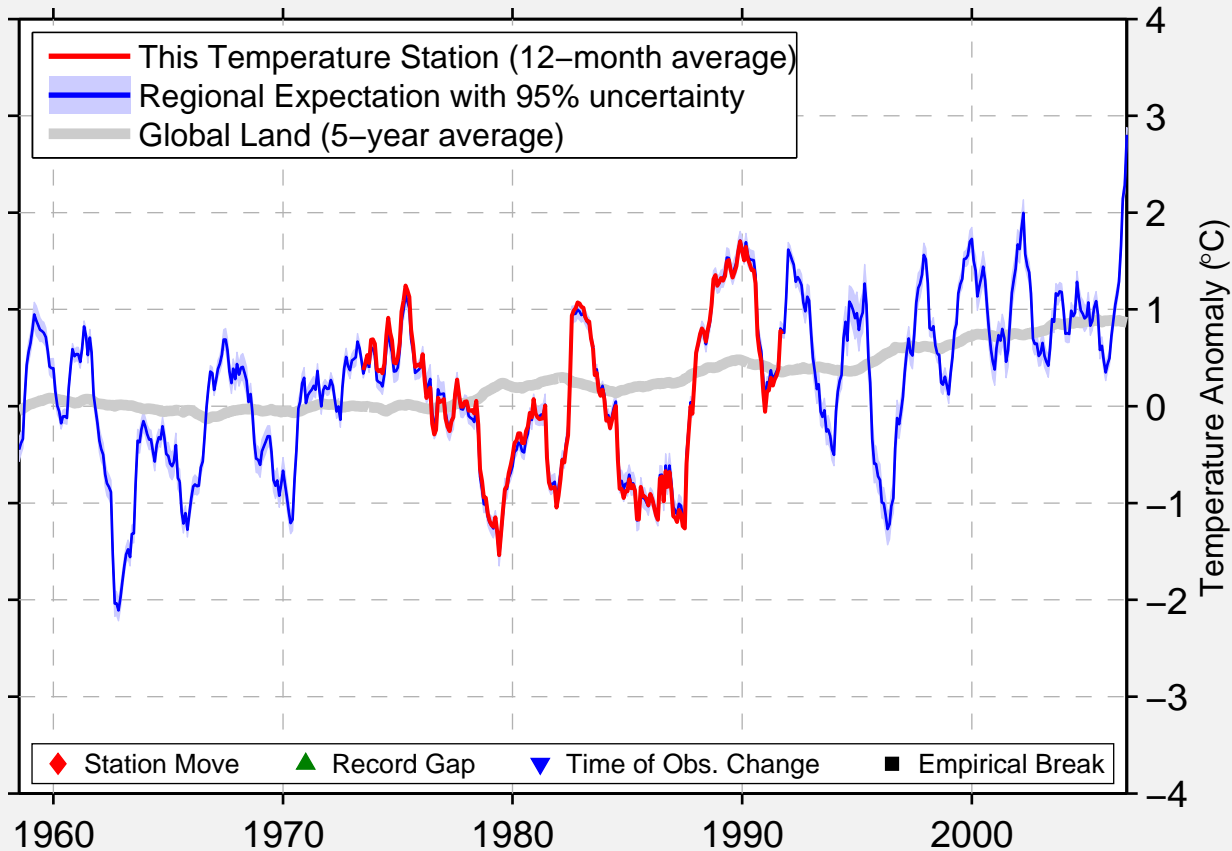

SAEDENSTRAND

55.500 N, 8.400 E (Denmark)

Data Quality Controlled and Aligned at Breakpoints

Berkeley Earth