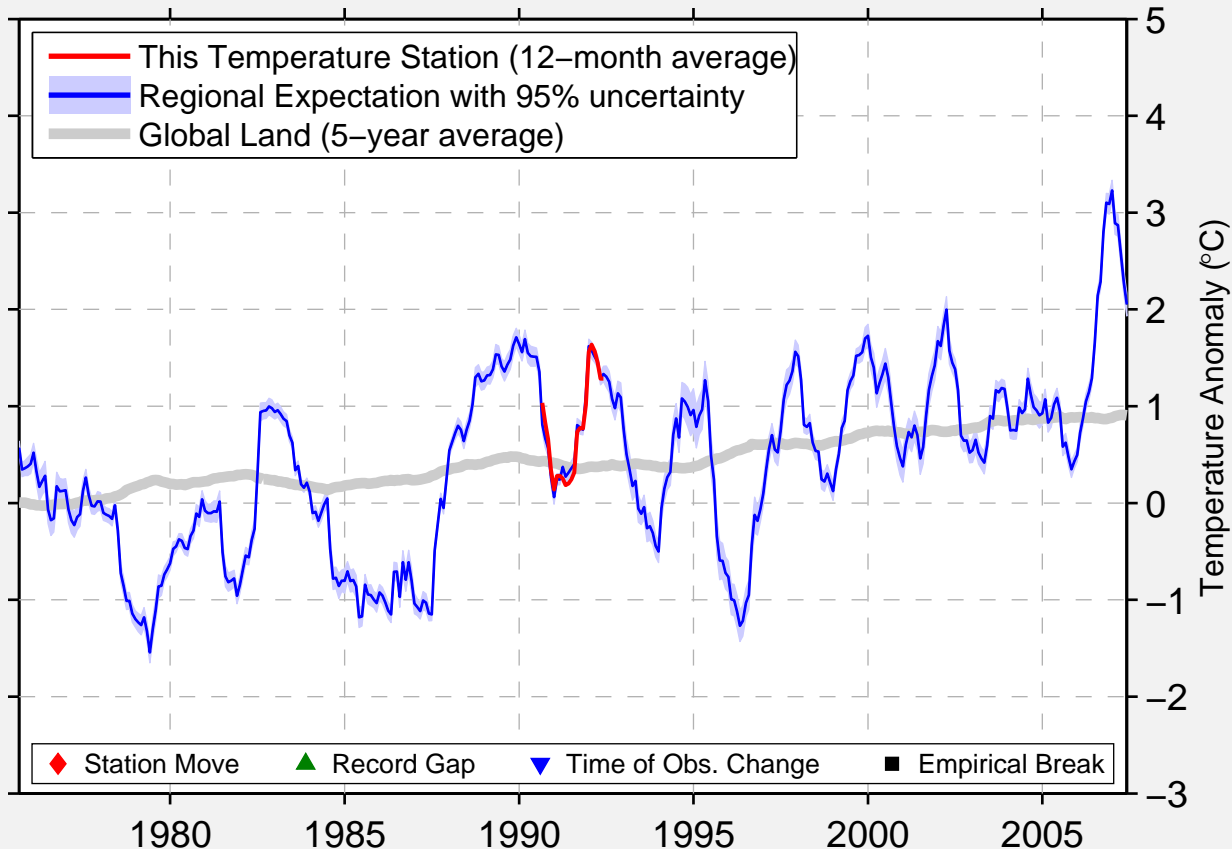

BAAGOE

55.300 N, 9.800 E (Denmark)

Data Quality Controlled and Aligned at Breakpoints

Berkeley Earth