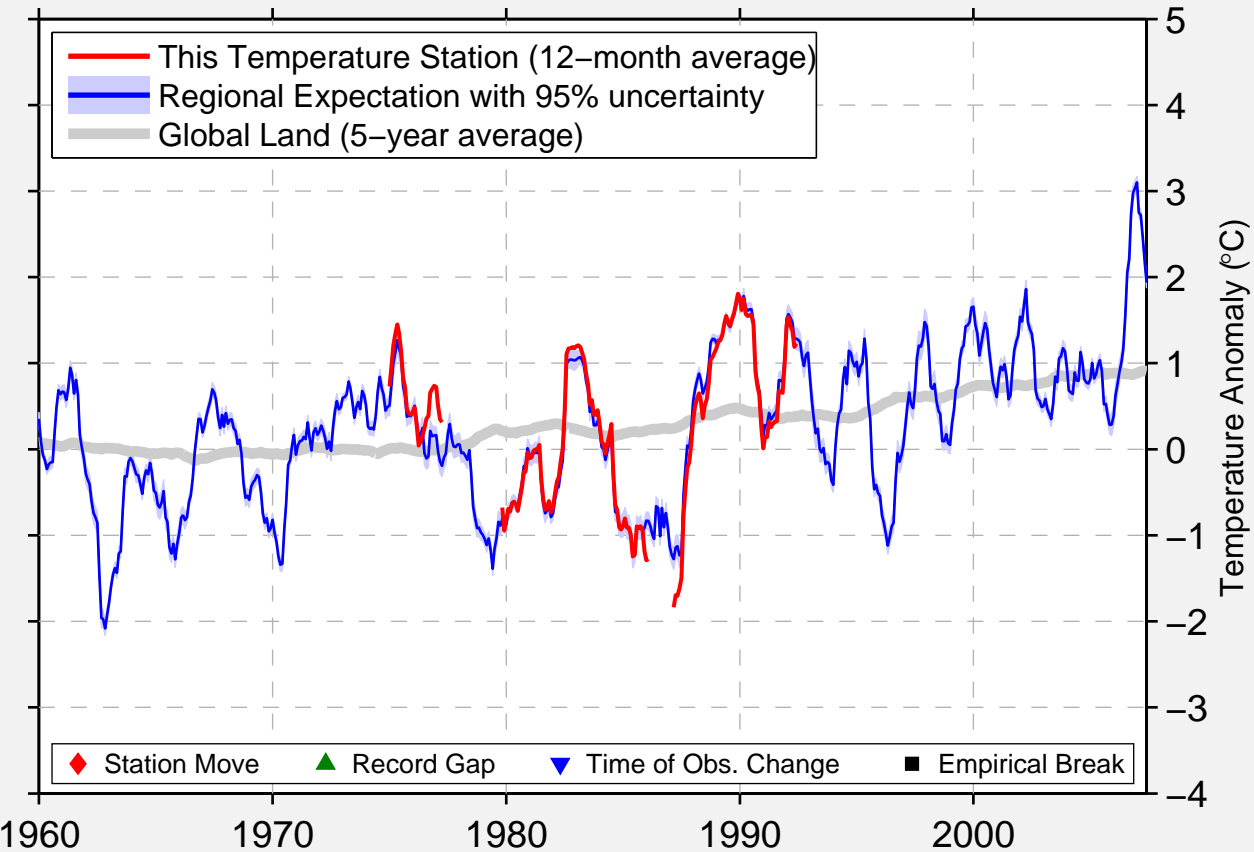

# AVNO(DAFB)

55.083 N, 11.783 E (Denmark)

Data Quality Controlled and Aligned at Breakpoints

Berkeley Earth