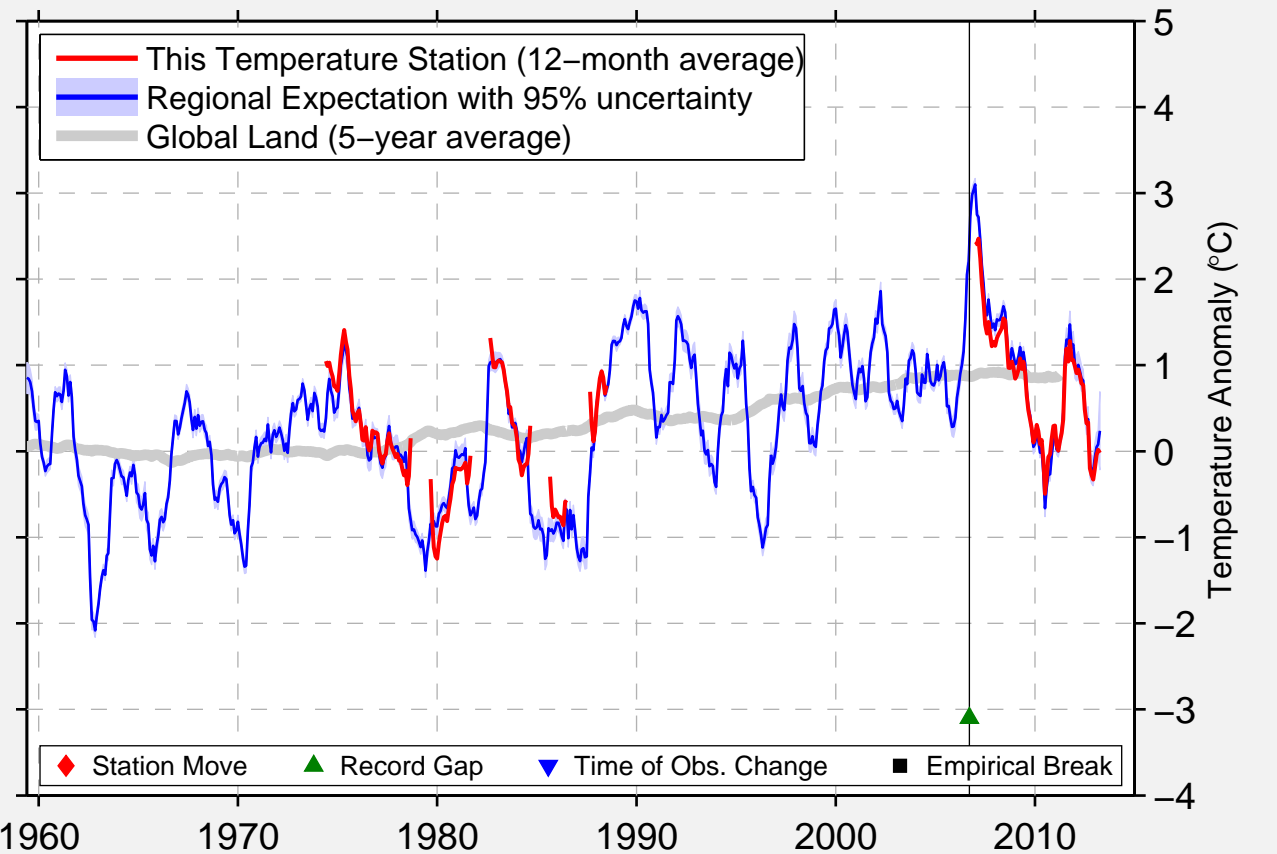

# VINDEBAEK KYST

54.881 N, 12.183 E (Denmark)

◆ Station Move    ▲ Record Gap    ▼ Time of Obs. Change    ■ Empirical Break