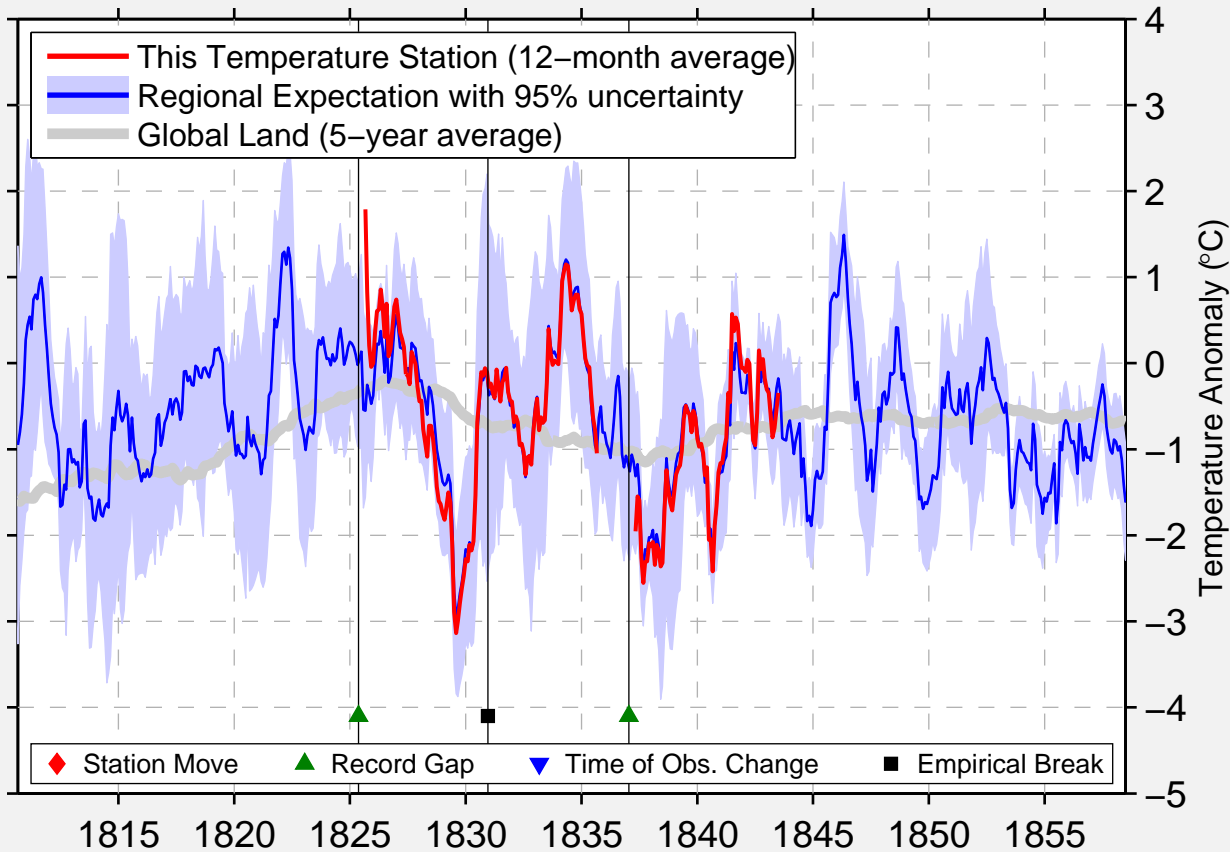

NEURODE

50.500 N, 16.500 E (Czech Republic)

Data Quality Controlled and Aligned at Breakpoints

Berkeley Earth