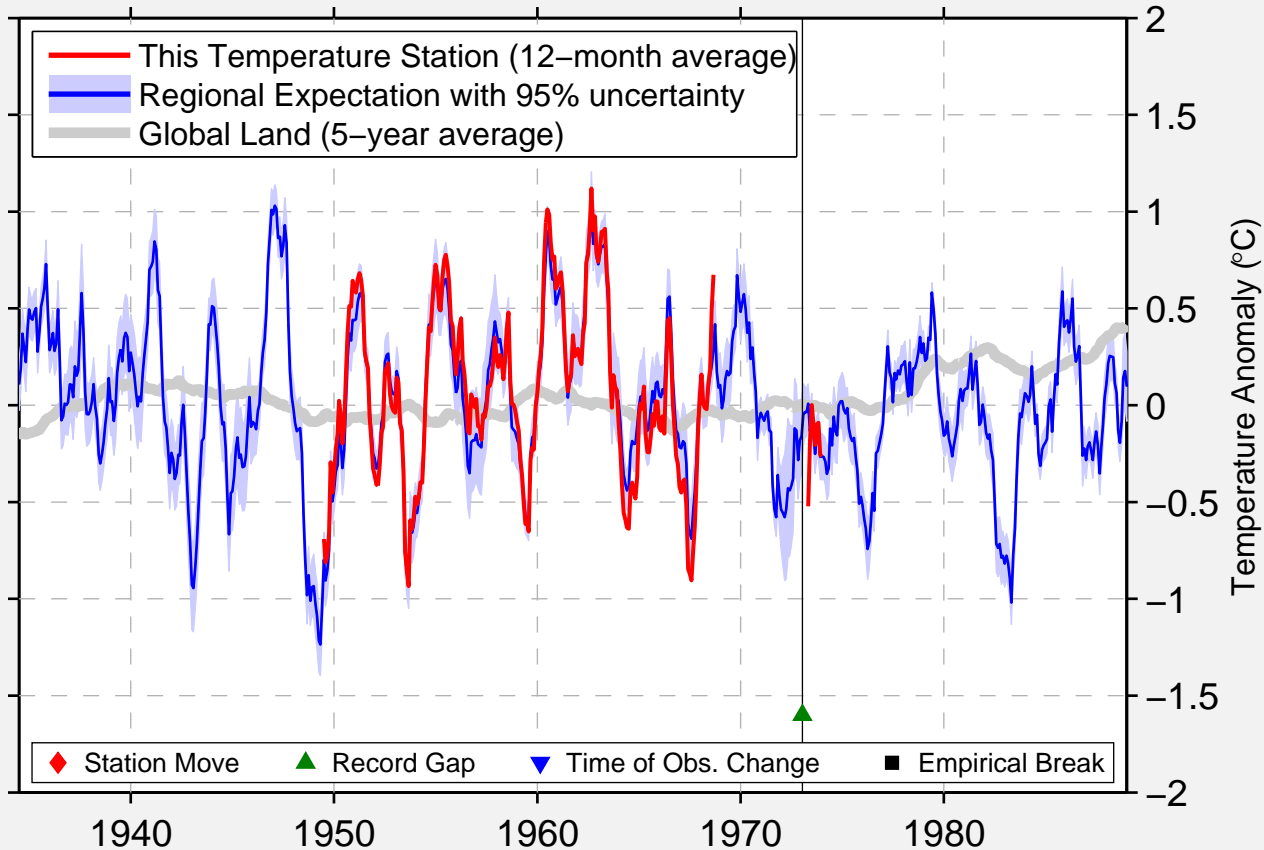

# NICOSIA AIRFIELD

35.150 N, 33.283 E (Cyprus)

Data Quality Controlled and Aligned at Breakpoints

Berkeley Earth