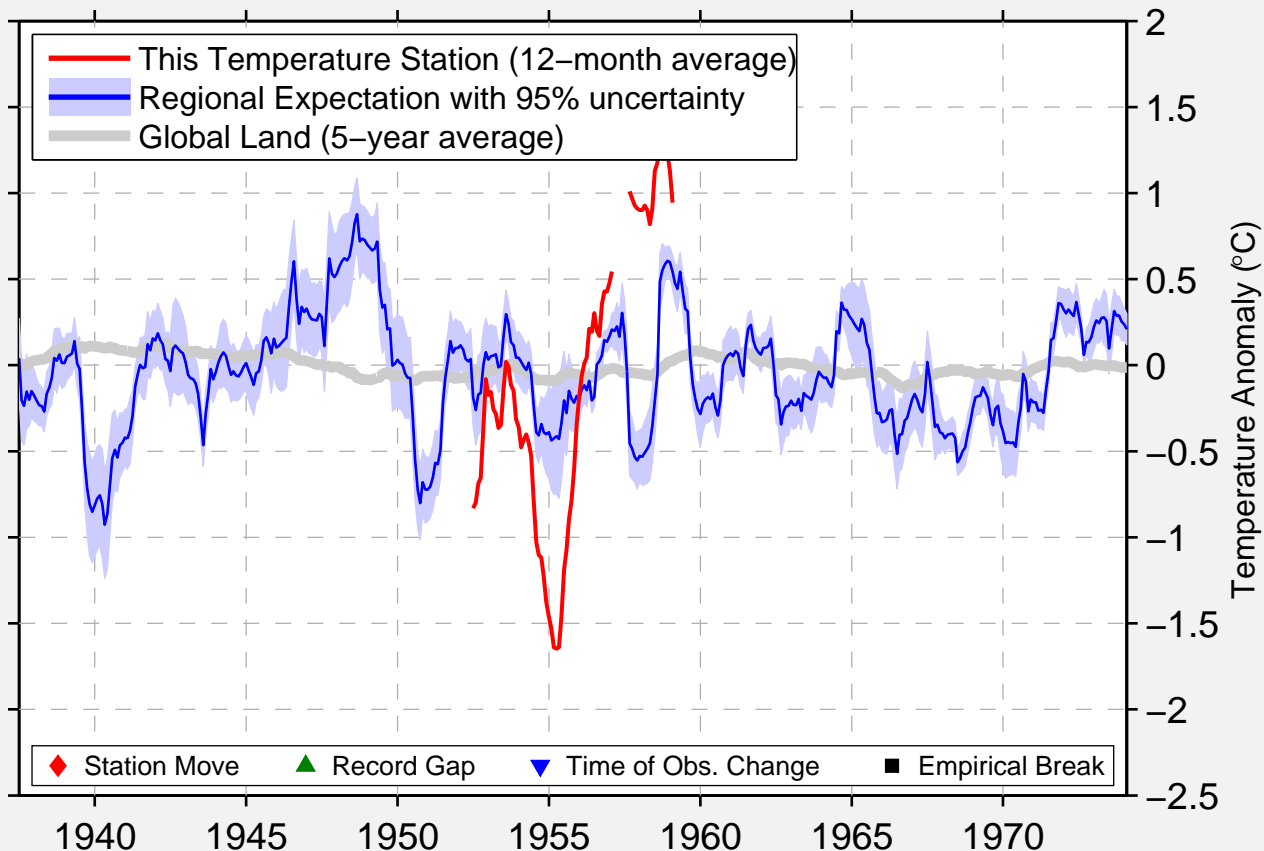

SAN ANTONIO/MADRUGA

22.900 N, 81.900 W (Cuba)

Data Quality Controlled and Aligned at Breakpoints

Berkeley Earth