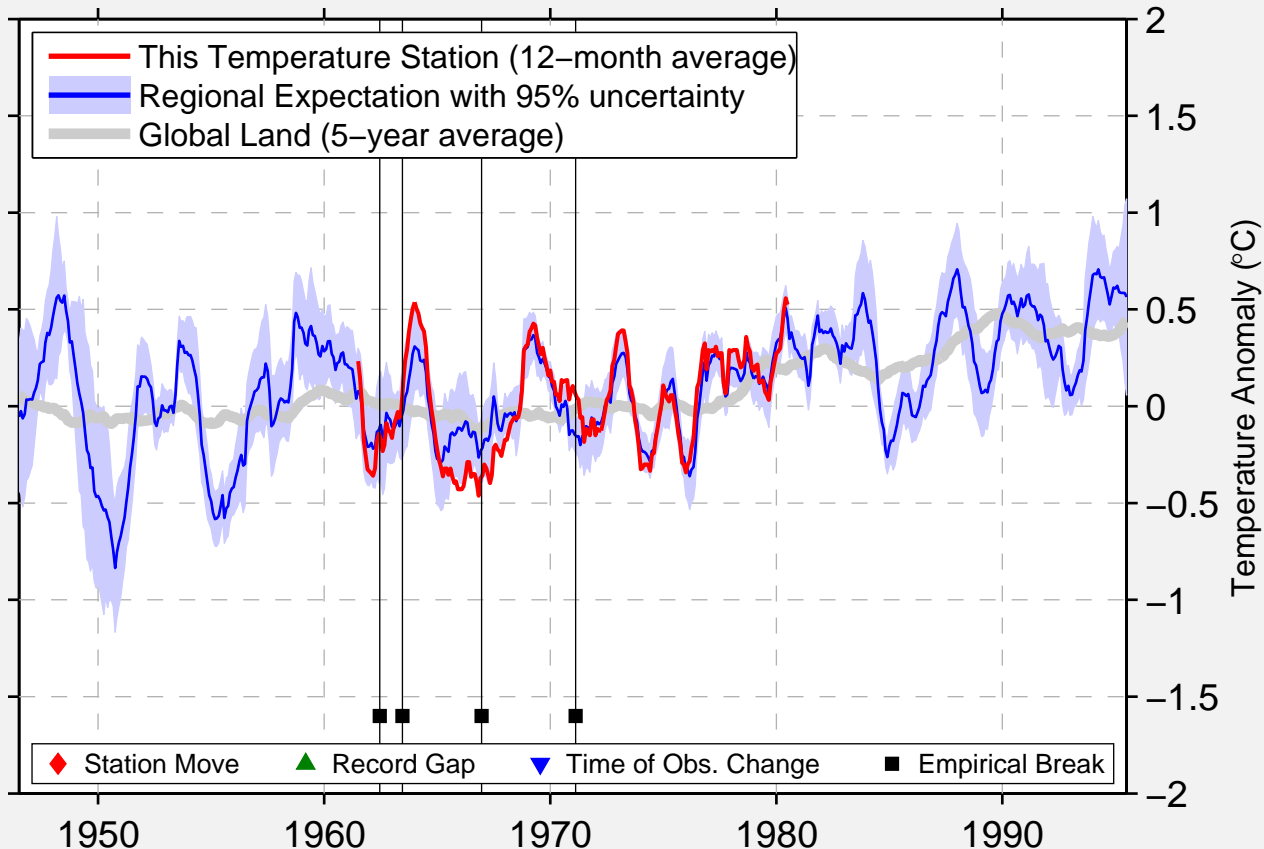

# SANTIAGO DE CUBA/UNIV

20.053 N, 75.820 W (Cuba)

Data Quality Controlled and Aligned at Breakpoints

Berkeley Earth